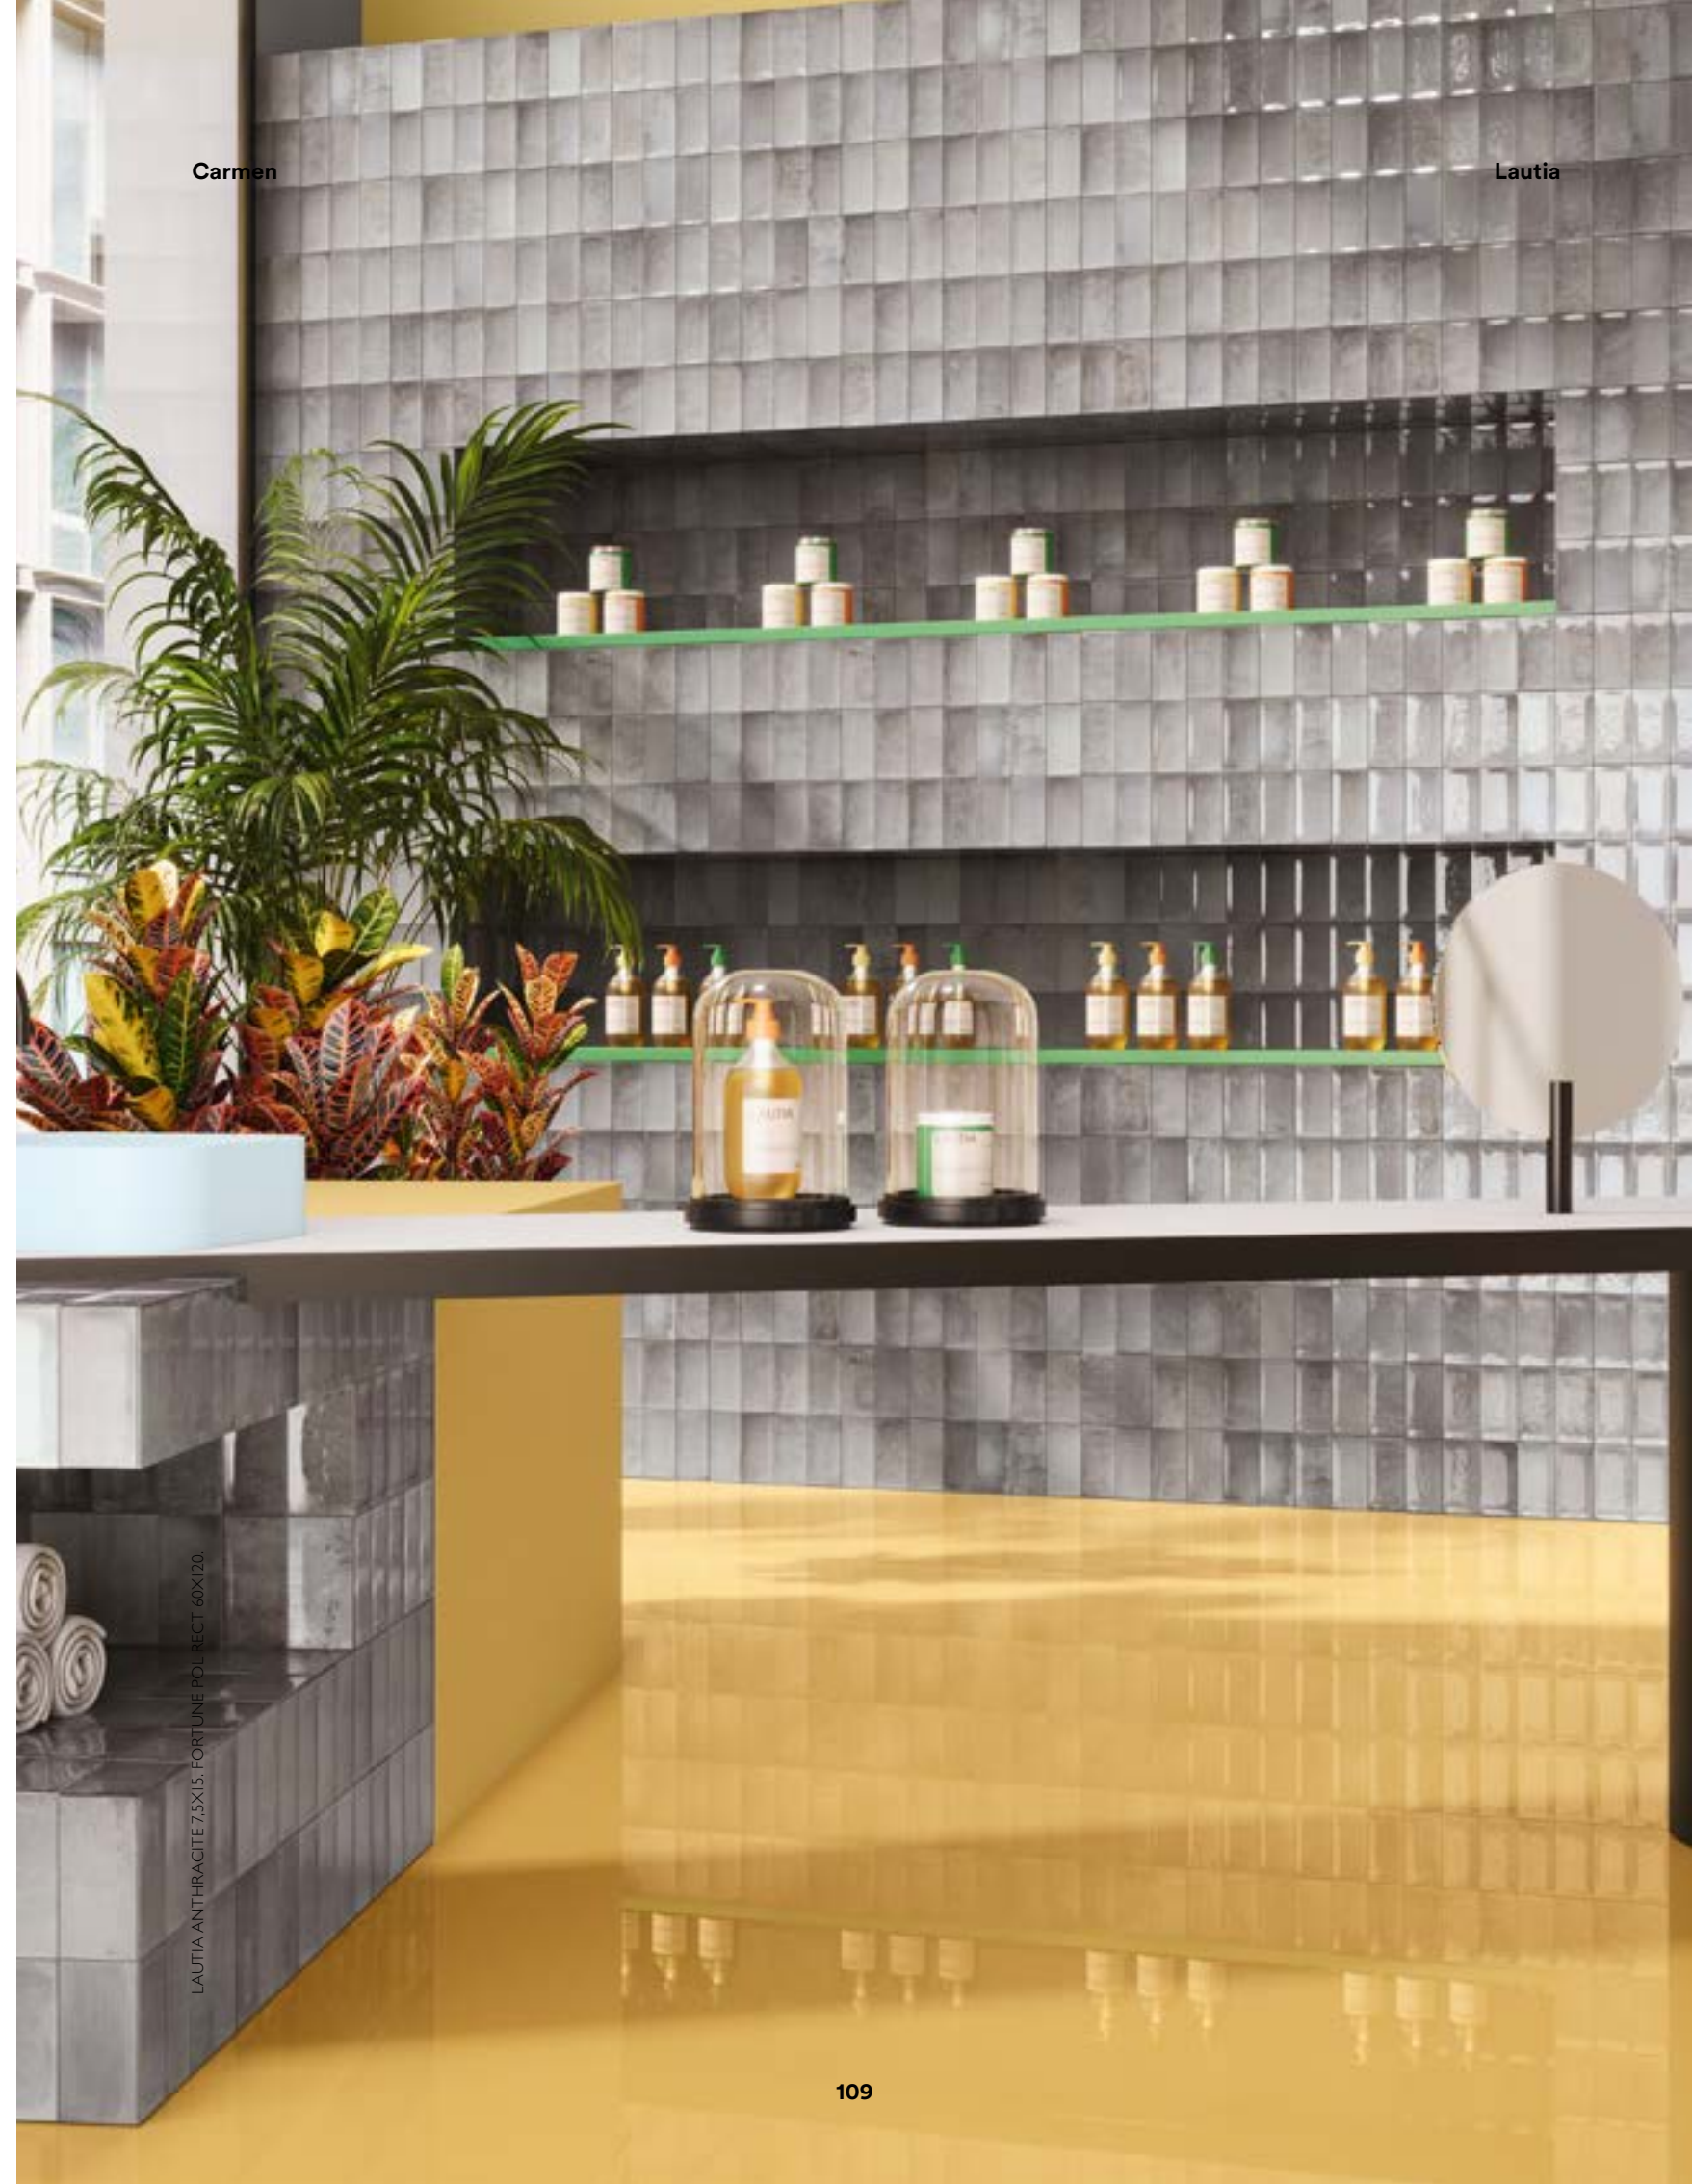

Carmen

Lautia

LAUTIA ANTHRACITE 7,5X15. FORTUNE POLY. RECT. 60X120.