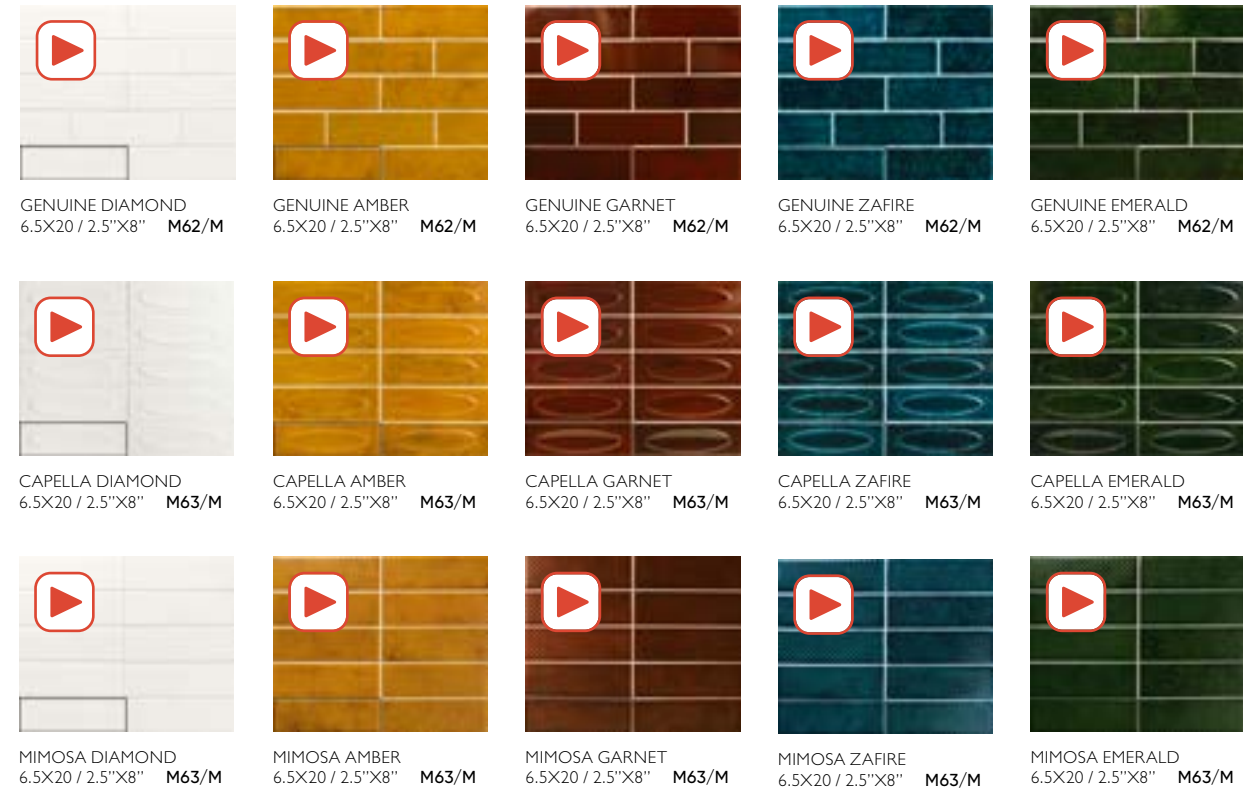

GENUINE ZAFIRE 6.5X20, CAPELLA ZAFIRE 6.5X20, OCCHIATA GREY 9,7X19,8X9,9, A PIEDI GREY 100X100.

Genuine

Inspiration · Inspiración   Enameled cotto · Cotto esmaltado   Brick · Brick   Monochrome · Monocolor   Cracked · Craquelado

Sizes · Formatos   10x10 cm · 4"x4"   6,5x20 cm · 2,5"x8"

GENUINE DIAMOND 6.5X20 / 2.5"X8" M62/M   GENUINE AMBER 6.5X20 / 2.5"X8" M62/M   GENUINE GARNET 6.5X20 / 2.5"X8" M62/M   GENUINE ZAFIRE 6.5X20 / 2.5"X8" M62/M   GENUINE EMERALD 6.5X20 / 2.5"X8" M62/M

CAPELLA DIAMOND 6.5X20 / 2.5"X8" M63/M   CAPELLA AMBER 6.5X20 / 2.5"X8" M63/M   CAPELLA GARNET 6.5X20 / 2.5"X8" M63/M   CAPELLA ZAFIRE 6.5X20 / 2.5"X8" M63/M   CAPELLA EMERALD 6.5X20 / 2.5"X8" M63/M