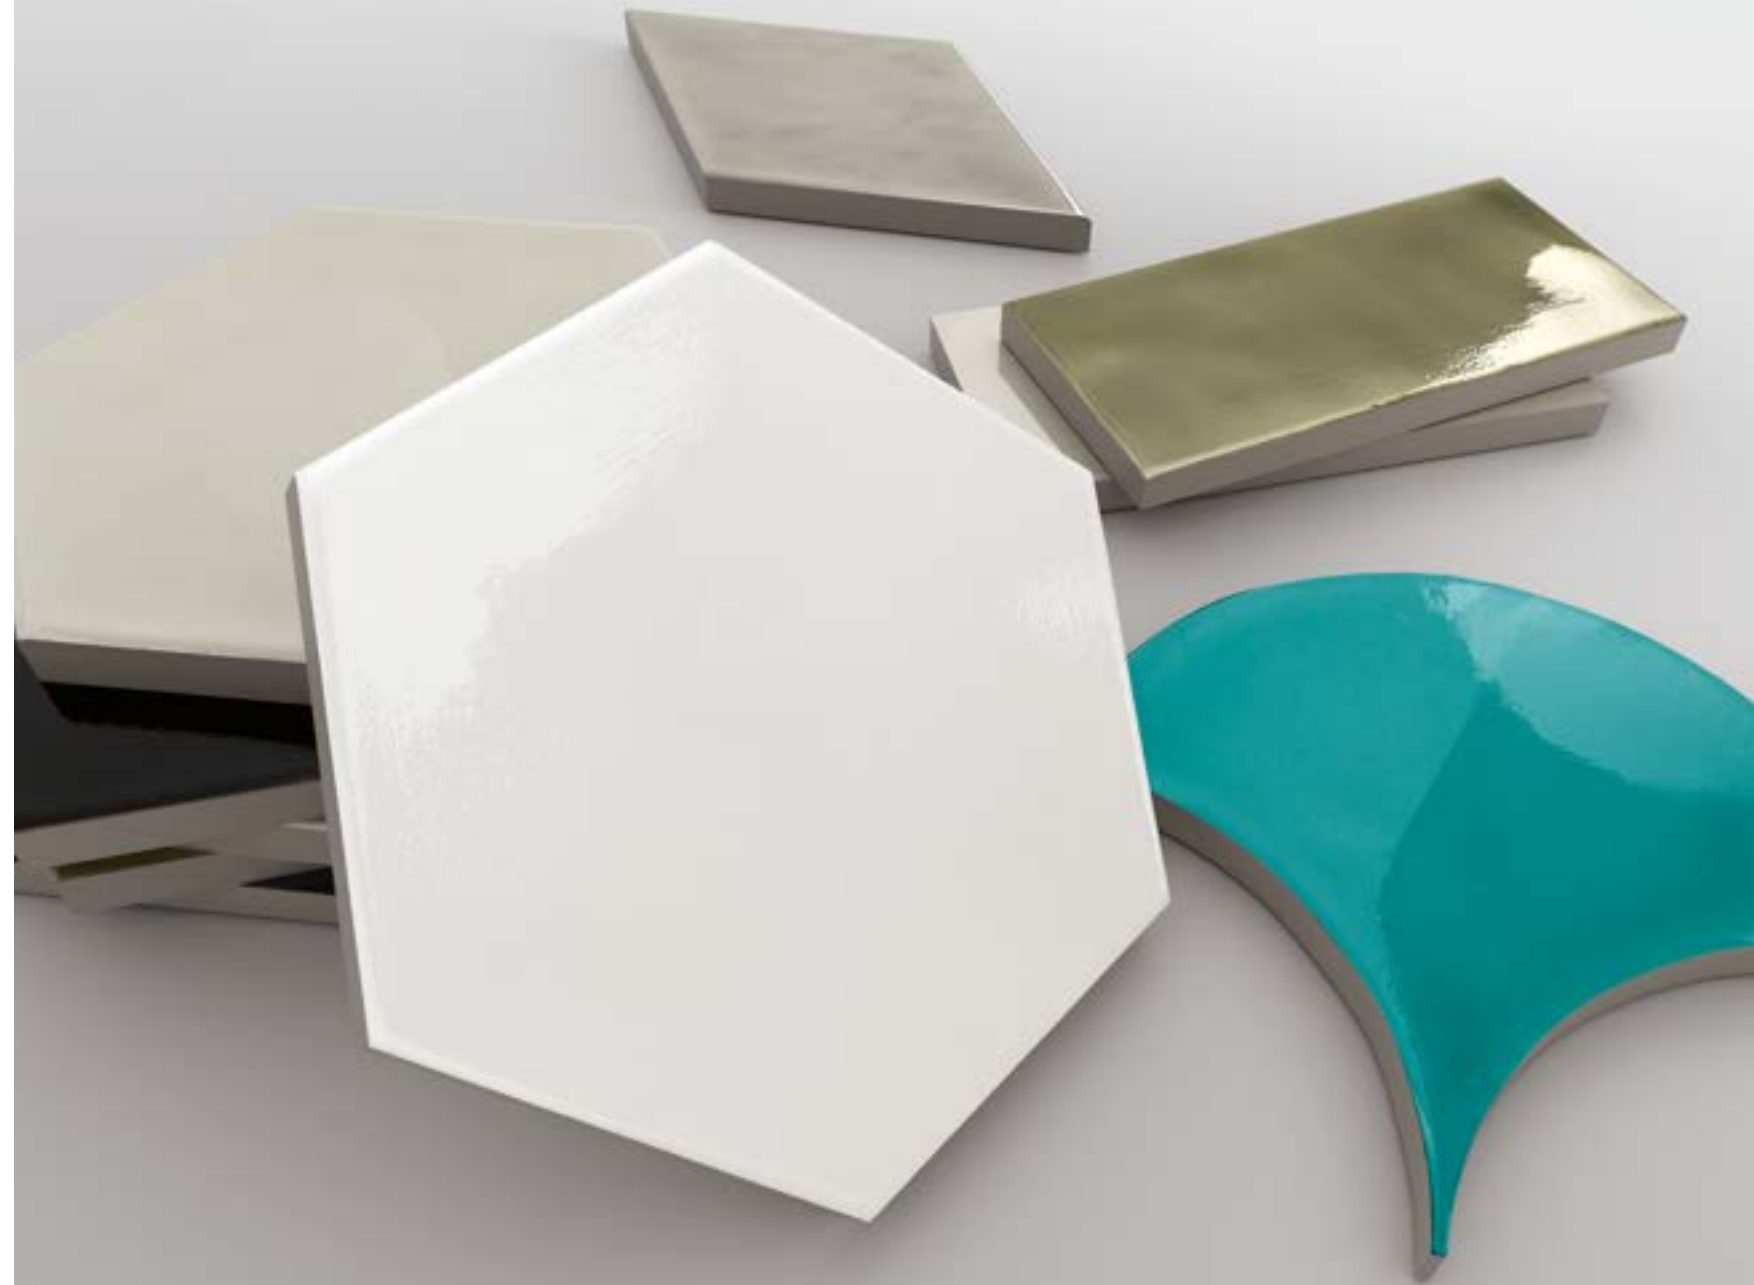

Memories

Inspiration · Inspiración Brick · Brick Hexagon · Hexágono Fish Scale · Escama Diamond · Diamante Monochrome · Monocolor Cracked · Craquelado

Sizes · Formatos 9,8x16,8 cm · 4"x6" 12x13,8 cm · 5"x5,5" 6,5x13 cm · 2"x5" 12x12,5 cm · 5"x5"

Special pieces · Piezas especiales
Available in all colors
Disponibile en todos los colores