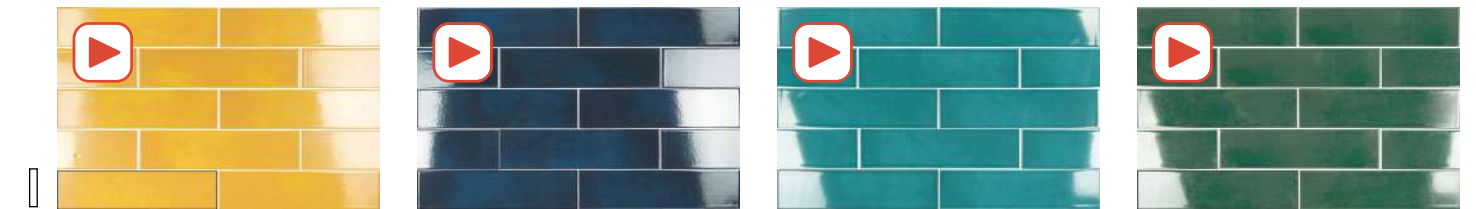

REALITY SAHARA 7.5X30 / 3"X12" P74/M
REALITY RIVER 7.5X30 / 3"X12" P74/M
REALITY ACQUA 7.5X30 / 3"X12" P74/M
REALITY PALM 7.5X30 / 3"X12" P74/M