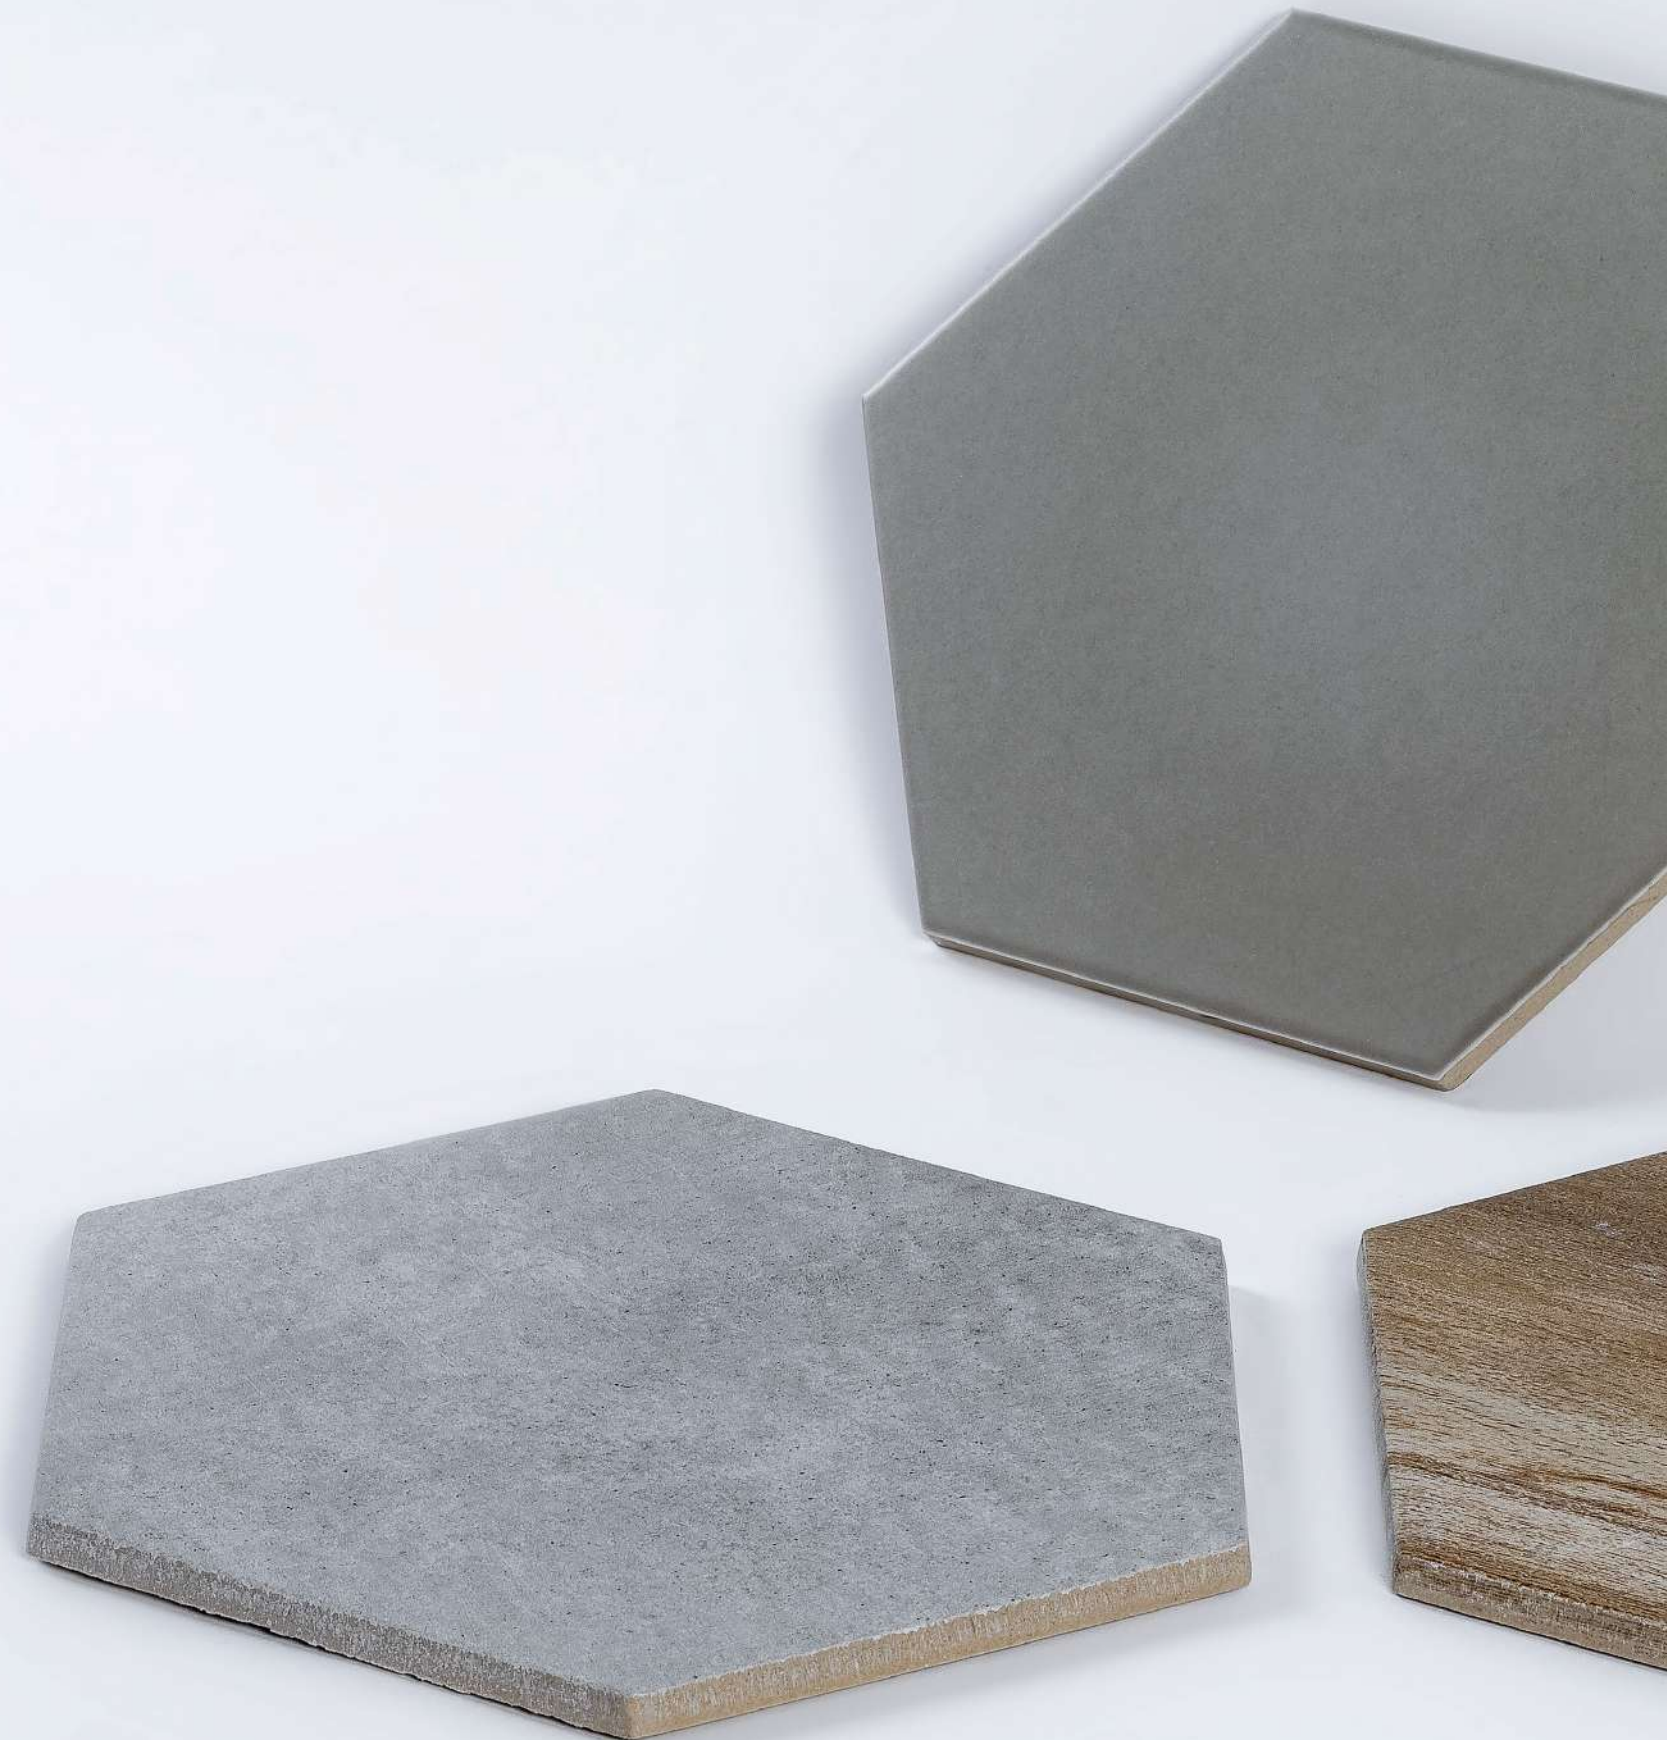

Es durante el modernismo cuando se actualiza este formato con iconos como la loseta Gaudí, creada por el arquitecto catalán en 1904, que actualmente recubre el paseo de Gracia de Barcelona. En este caso está realizada con cemento, ya que el hexágono también se convirtió en un formato muy popular en las baldosas hidráulicas.

Gaudí's floor tiles. Picture: *Canaan*.

Loseta Gaudí. Imagen: *Canaan*.

Hexagon

Enameled cotto

Glaze is an essential element for understanding contemporary ceramics. It gives ceramic greater technical performance, as it waterproofs the tile. It also gives it the special shine of ceramic tiles. Cotto, or enameled clay, is a traditional material that stands out for the irregularity of its surface with an attractive wavy finish that plays with shines and shadows. Baked clay lost importance when the production of tiles and porcelain became more advanced, since they improve technical properties and allow for new decorative effects and wider formats. However, the traditional finish connects with ceramic's roots thanks to its way of understanding the material.