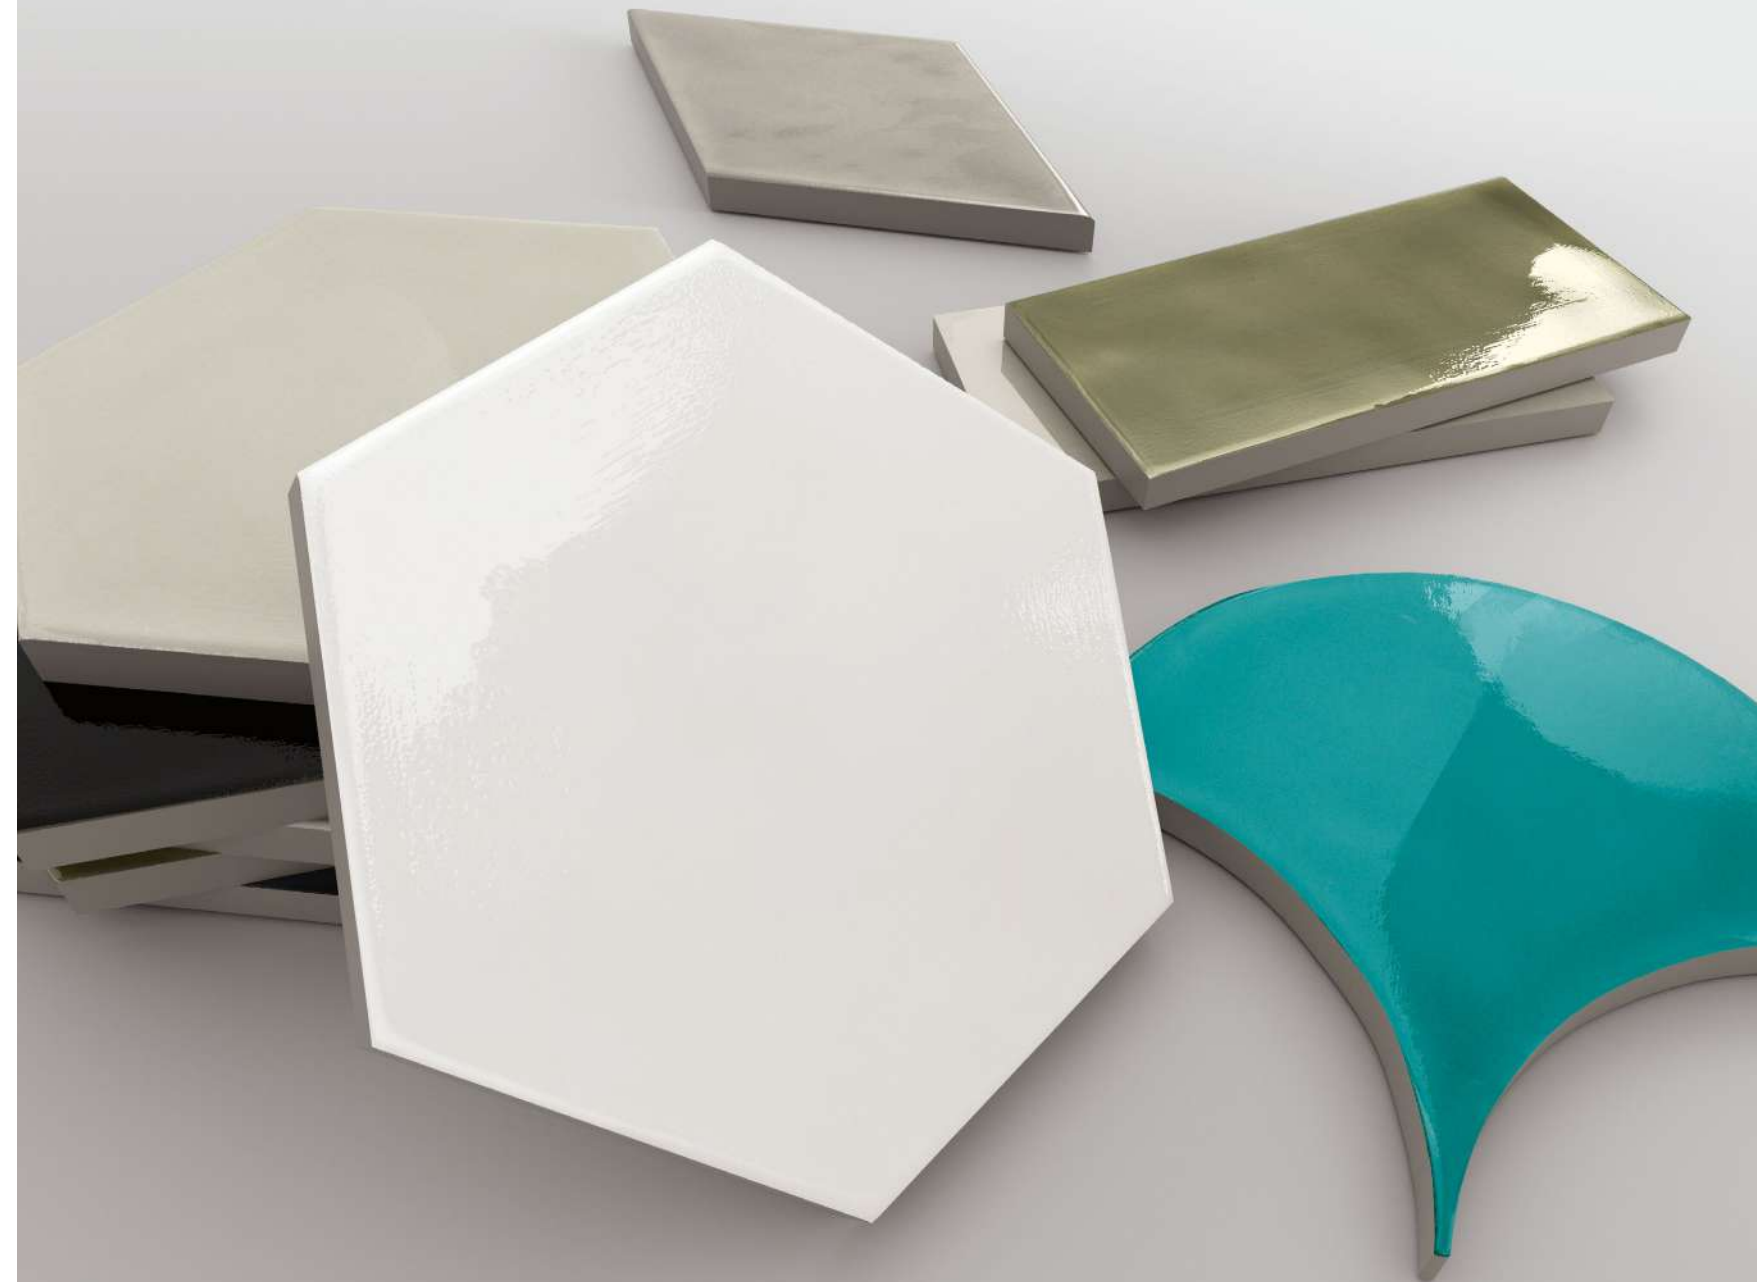

Memories

Inspiration · Inspiración Brick · Brick Hexagon · Hexágono Fish Scale · Escama Diamond · Diamante Monochrome · Monocolor Cracked · Craquelado

Sizes · Formatos 9,8x16,8 cm · 4"x6" 12x13,8 cm · 5"x5.5" 6,5x13 cm · 2"x5" 12x12,5 cm · 5"x5"

Special pieces · Piezas especiales
Available in all colors
Disponibles en todos los colores

Carmen

Memories