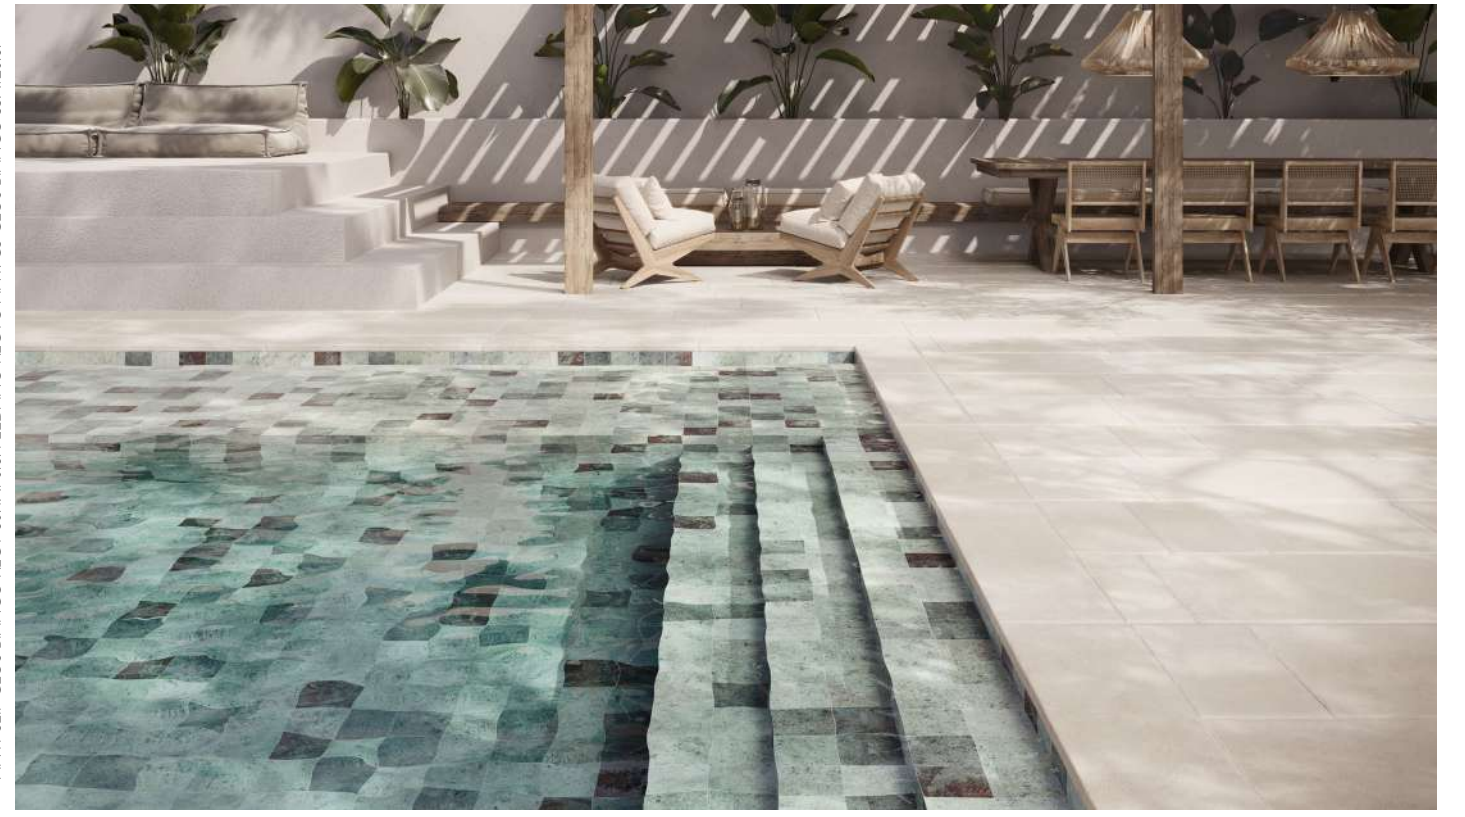

Kuta

Inspiration · Inspiración

Stone · Piedra

Sizes · Formatos

15x15 cm · 6"x6"

KUTA GREEN
15X15 / 6"X6" L33/M

KUTA GREEN 15X15, ANTI-SLIP CLOS BIANCO RECT 30,2X60,4,
ANTI-SLIP CLOS BIANCO RECT 60,4X120,8, ANTI-SLIP CLOS BIANCO RECT 60,4X60,4,
ANTI-SLIP CLOS BIANCO RECT 60,4X90,6, PELDAÑO RECTO ANT. C3 CLOS BIANCO 33X120,8.