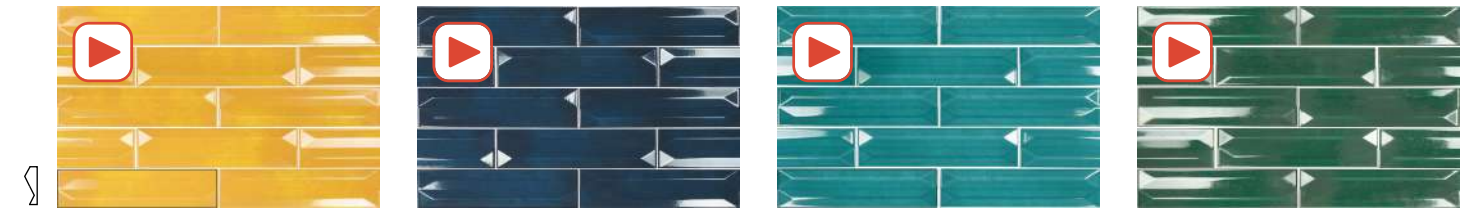

REFRACTION SAHARA 7.5X30 / 3"X12" P75/M
REFRACTION RIVER 7.5X30 / 3"X12" P75/M
REFRACTION ACQUA 7.5X30 / 3"X12" P75/M
REFRACTION PALM 7.5X30 / 3"X12" P75/M