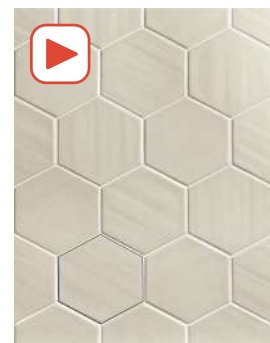

PETRA ACQUA
11.8X11.8/5"X5" J45/M

PETRA GREEN
11.8X11.8/5"X5" J45/M

DRACH WHITE
11.8X11.8/5"X5" J45/M

DRACH GREY
11.8X11.8/5"X5" J45/M

DRACH ACQUA
11.8X11.8/5"X5" J45/M

DRACH GREEN
11.8X11.8/5"X5" J45/M

P M **HEXA MANACOR WHITE**
13.9X16 / 5.5"X6.3" P13/M