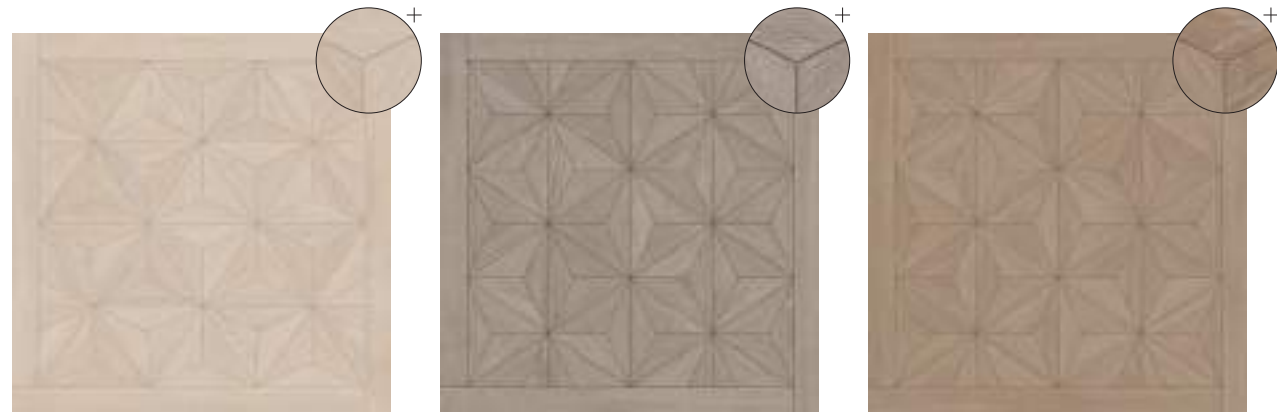

Vancouver

1873 SOFT TOUCH - NATURAL
PORCELAIN TILE. 40"x40"
PORCELÁNICO. 100x100 CM

NEOSKIN
PORCELÁNITE TRUE SURFACE

Rectificado 1873 Maple 100x100 B089PO   Rectificado 1873 Walnut 100x100 B089PO   Rectificado 1873 Oak 100x100 B089PO