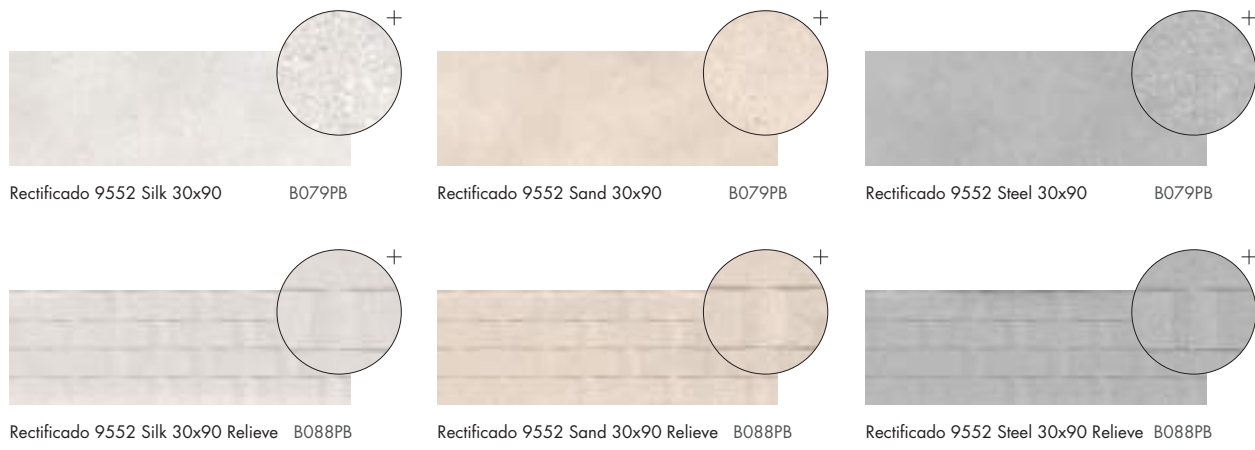

Ateliers

9552 WALL TILES - REVESTIMIENTO
WHITE BODY TILE. 12"x36"
PASTA BLANCA. 30x90 CM

Rectificado 9552 Steel 30x90
Rectificado 9552 Steel 30x90 Relieve
Rectificado 1871 Steel 100x100

Ateliers 9552	Piezas / Caja Tiles / Box	m² / Caja sqm / Box	Kg / Caja Kg / Box	m² / Palet sqm / Pallet	Cajas / Palet Boxes / Pallet	Kg / Palet Kg / Pallet
30x90 Rectificado	4	1,080	20,104	51,840	48	965
30x90 Relieve Rectificado	4	1,080	19,895	51,840	48	955