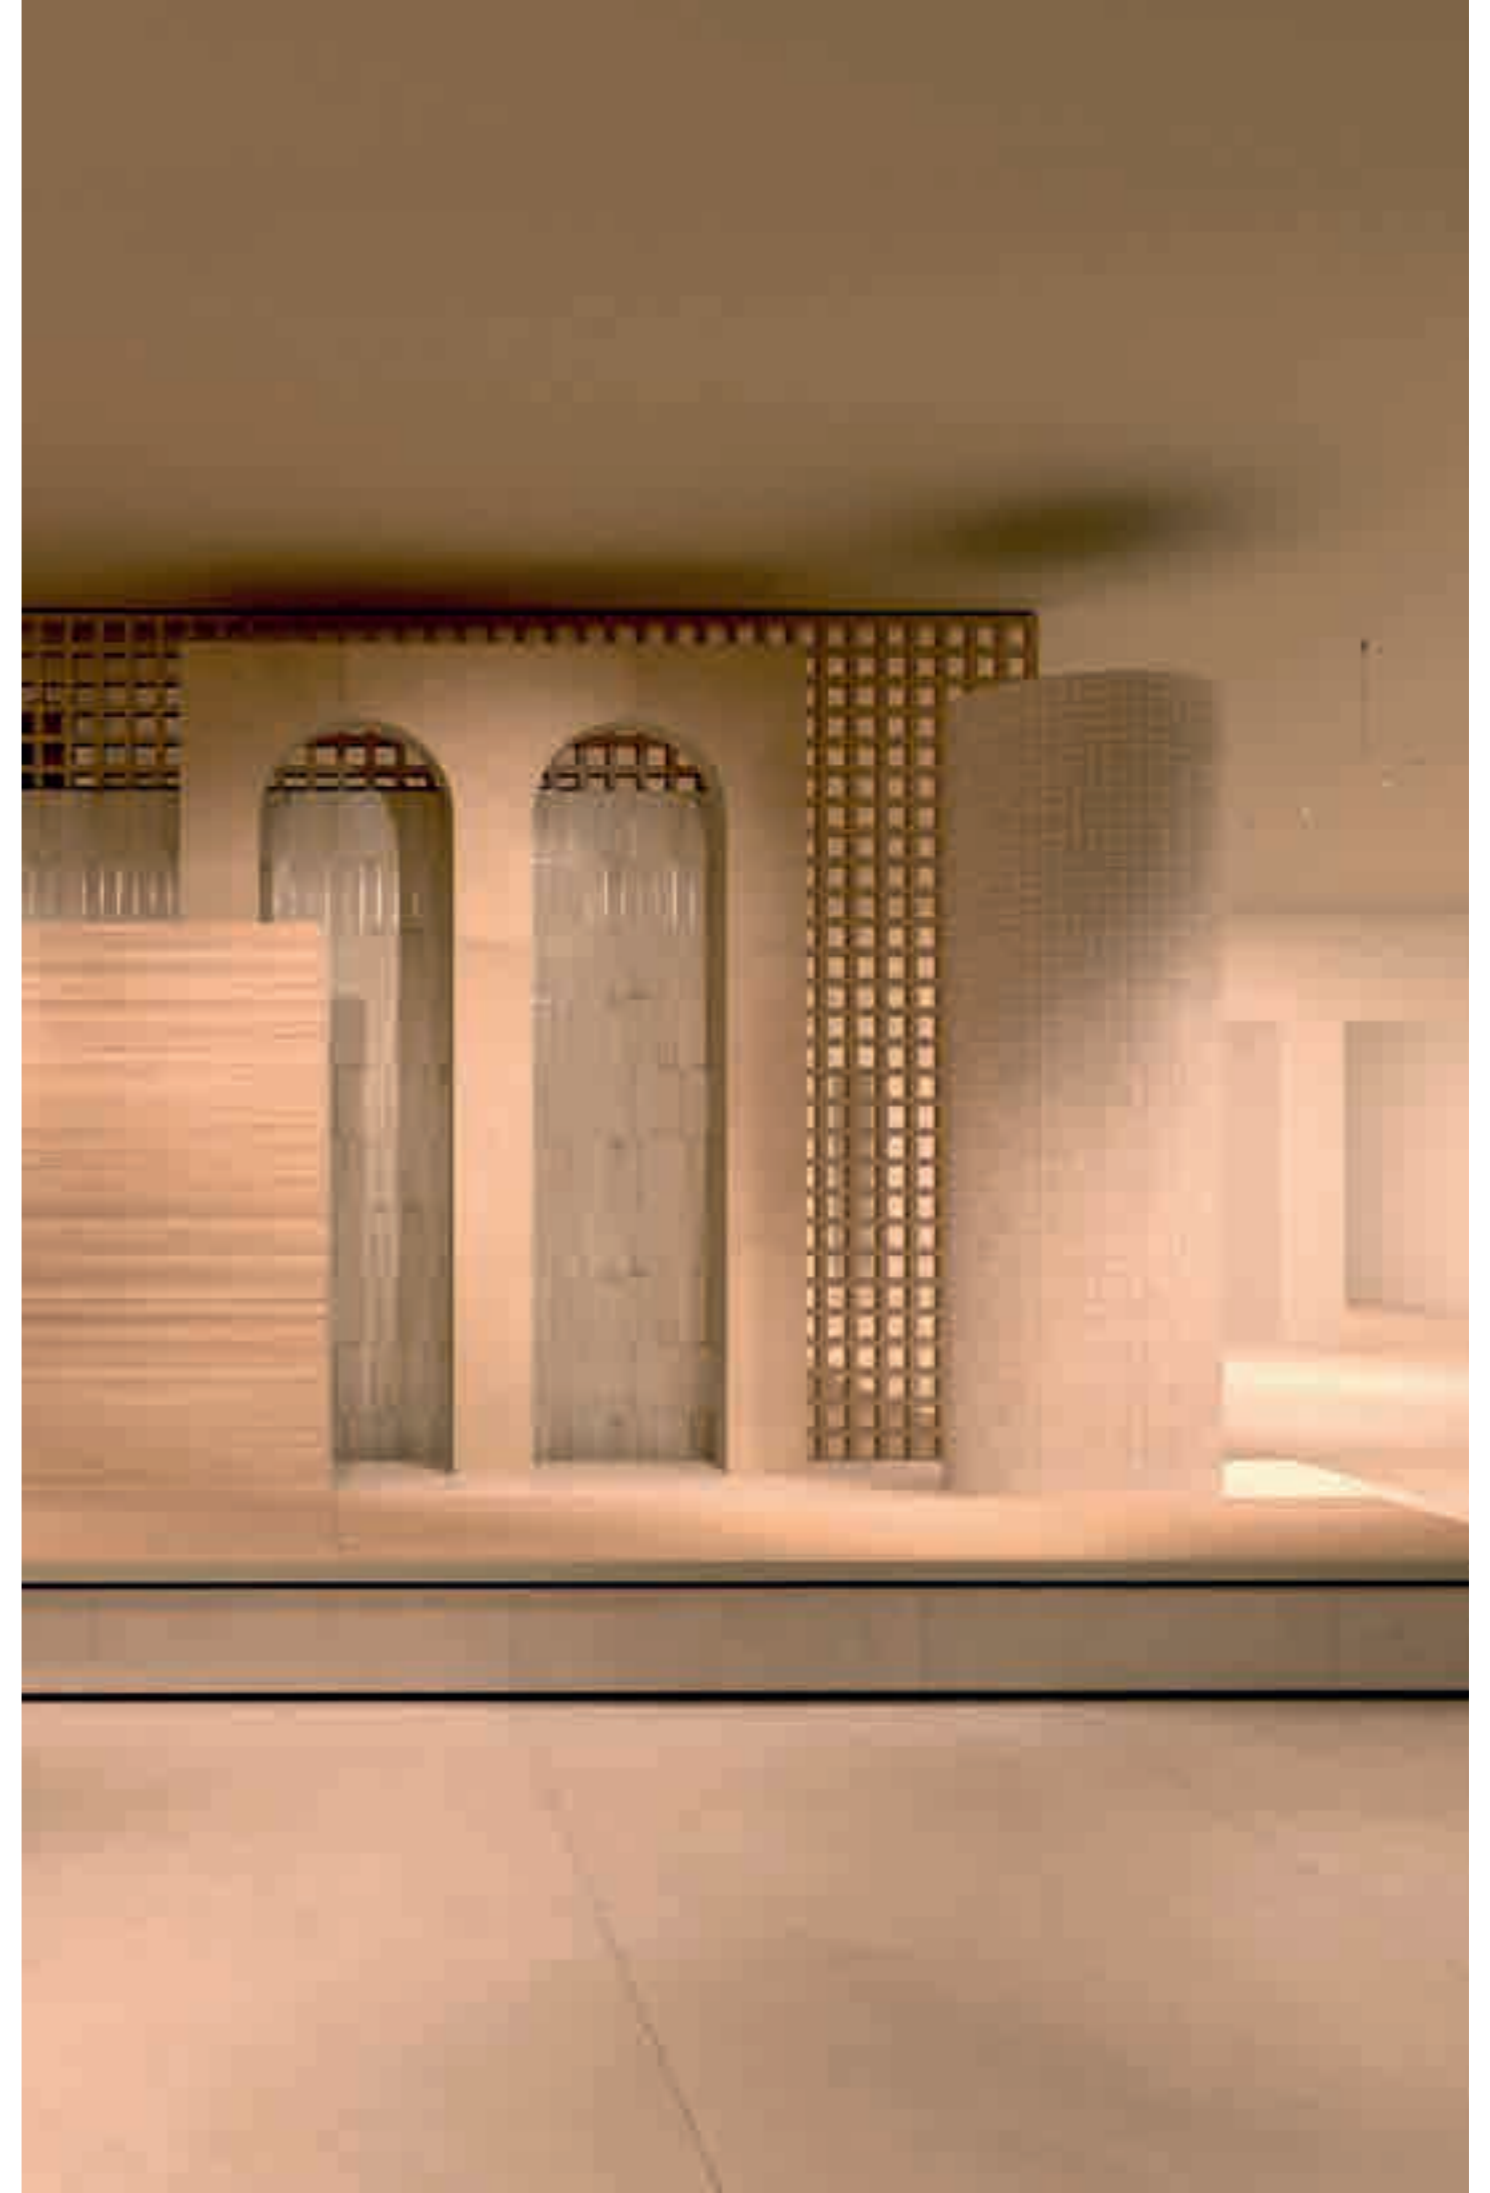

MOON is born from the observation of light and its relationship with matter: a ceramic range that explores the balance between surface and reflection, between volume and subtlety. Its collections are modular and interconnected, united by the same aesthetic sensitivity, the same vision, and the same source of inspiration. A coherent and versatile system in which each collection dialogues with the others, adapts, transforms, and combines naturally. Visual coherence becomes creative freedom, offering endless design possibilities.

In MOON, ceramics are transformed into atmosphere. Surfaces interact with light, revealing delicate reliefs, enveloping volumes, and textures that evolve depending on the moment and the point of view. Each collection proposes a different way of understanding space: calmer, more contemplative, more emotional.

At the heart of MOON lies Gravita, the digital technology that turns every surface into a sensory experience. Three-dimensional reliefs, plays of light and shadow, and surfaces rich in nuance shape collections that are not only seen, but experienced. MOON by Gravita goes beyond decoration to become an immersive experience, where design leads, light transforms, and ceramics acquire a new dimension.