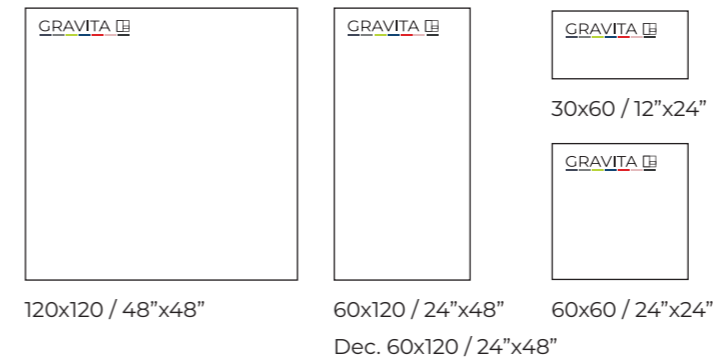

ALBERI NEW

by Gravita

Formatos | Sizes

Porcelain

Características técnicas | Technical features

Alberi 120x120 / 60x120 / 60x60 / 30x60 - **NEW**

Alberi Pol 120x120 / 60x120 / 60x60 / 30x60 - **NEW**

Dec. Alberi 60x120 - **NEW**