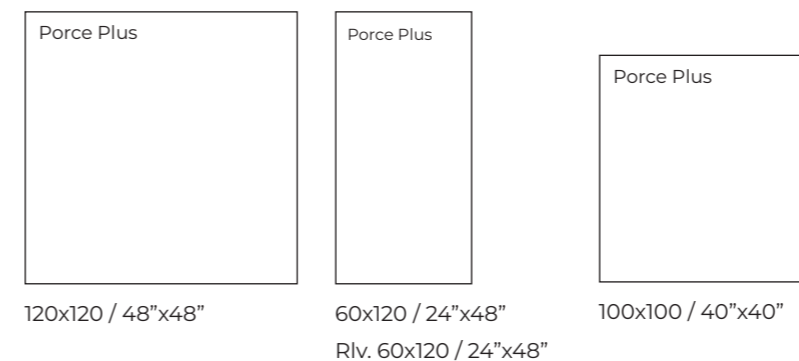

Wall tiles 60x120 Rlv. Ambrossia White - 60x120 Ambrossia White
Floor tiles 120x120 Ambrossia White

Ambrossia NEW

Formatos | Sizes

Porcelain

Porcelain

Características técnicas | Technical features

Ambrossia 120x120 / 60x120 / 100x100 - NEW