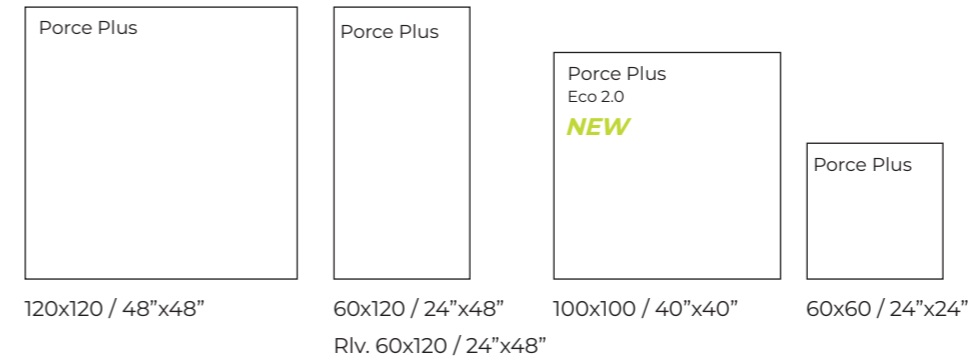

Besana

Formatos | Sizes

Porcelain | White Body

Porcelain