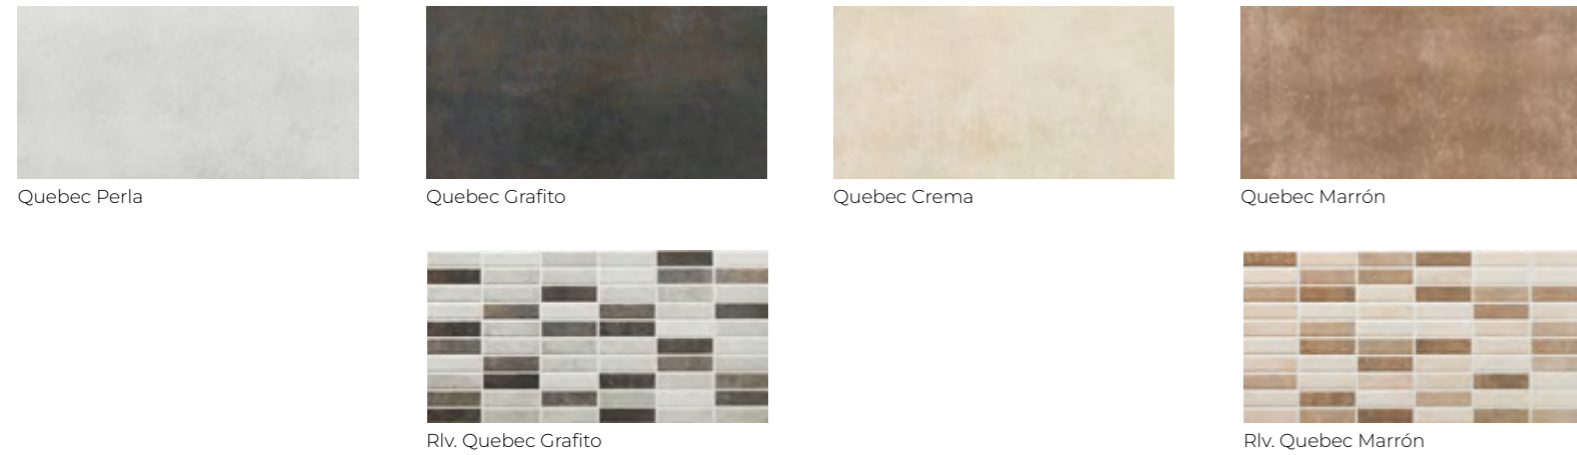

Quebec

25x50
10"x19,5"

25x50 / 10"x19,5"

Colores / Colours

Característica técnicas / Technical features

Wall tiles 25x50 Quebec Crema / Rlv. Quebec Marrón

Colores / Colours

Quebec Perla