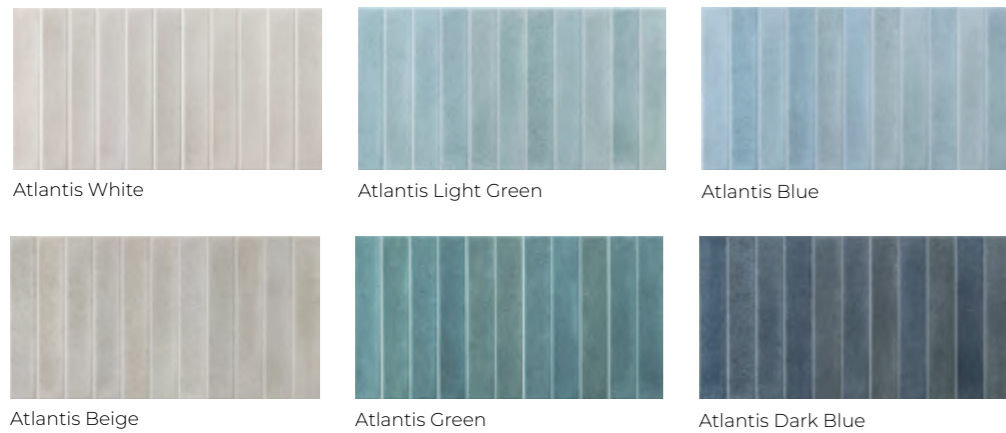

Atlantis

31,6x60
12"x24"

31,6x60 / 12"x24"

Colores / Colours

Característica técnicas / Technical features

Wall tiles 31,6x60 Atlantis White Glossy
Floor tiles 160x160 Southwell Cross Bone Matt

Colores / Colours