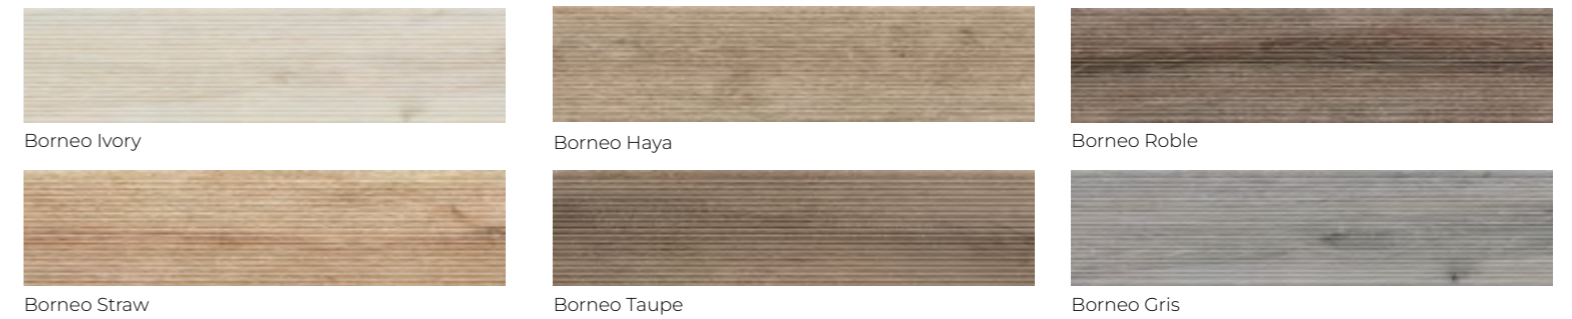

Borneo Deck

23x120
9,4"x48"

23x120 / 9,4"x48"

Colores / Colours

Característica técnicas / Technical features

Floor tiles 90x90 Babilon Perla - 23x120 Borneo Deck Haya

Colores / Colours

Packing list