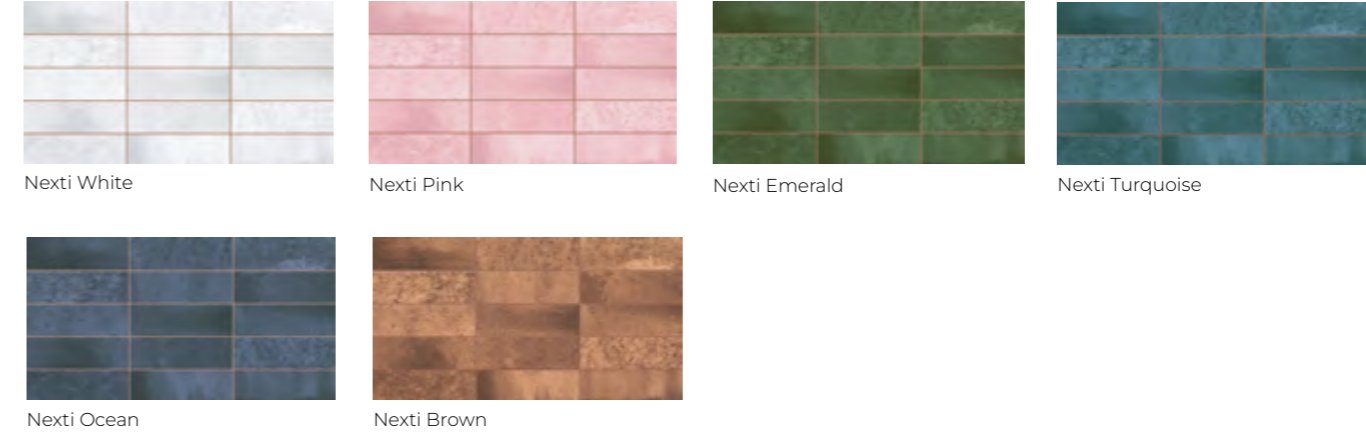

Nexti

31,6x60
12,4"x24"

31,6x60 / 12,4"x24"

Colores / Colours

White Pearl Blue Green Pink

Característica técnicas / Technical features

Wall tiles 31,6x60 Nexti Turquoise

Colores / Colours