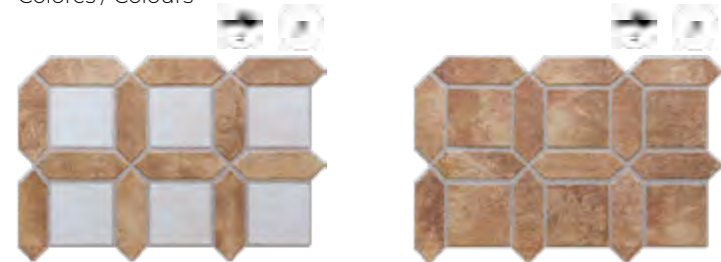

Olympus

40x60
15,8"x24"

40x60 / 15,8"x24"

Colores / Colours

Característica técnicas / Technical features

Olympus Cotto - Olympus White

Floor tiles 40x60 Olympus Stone

Colores / Colours