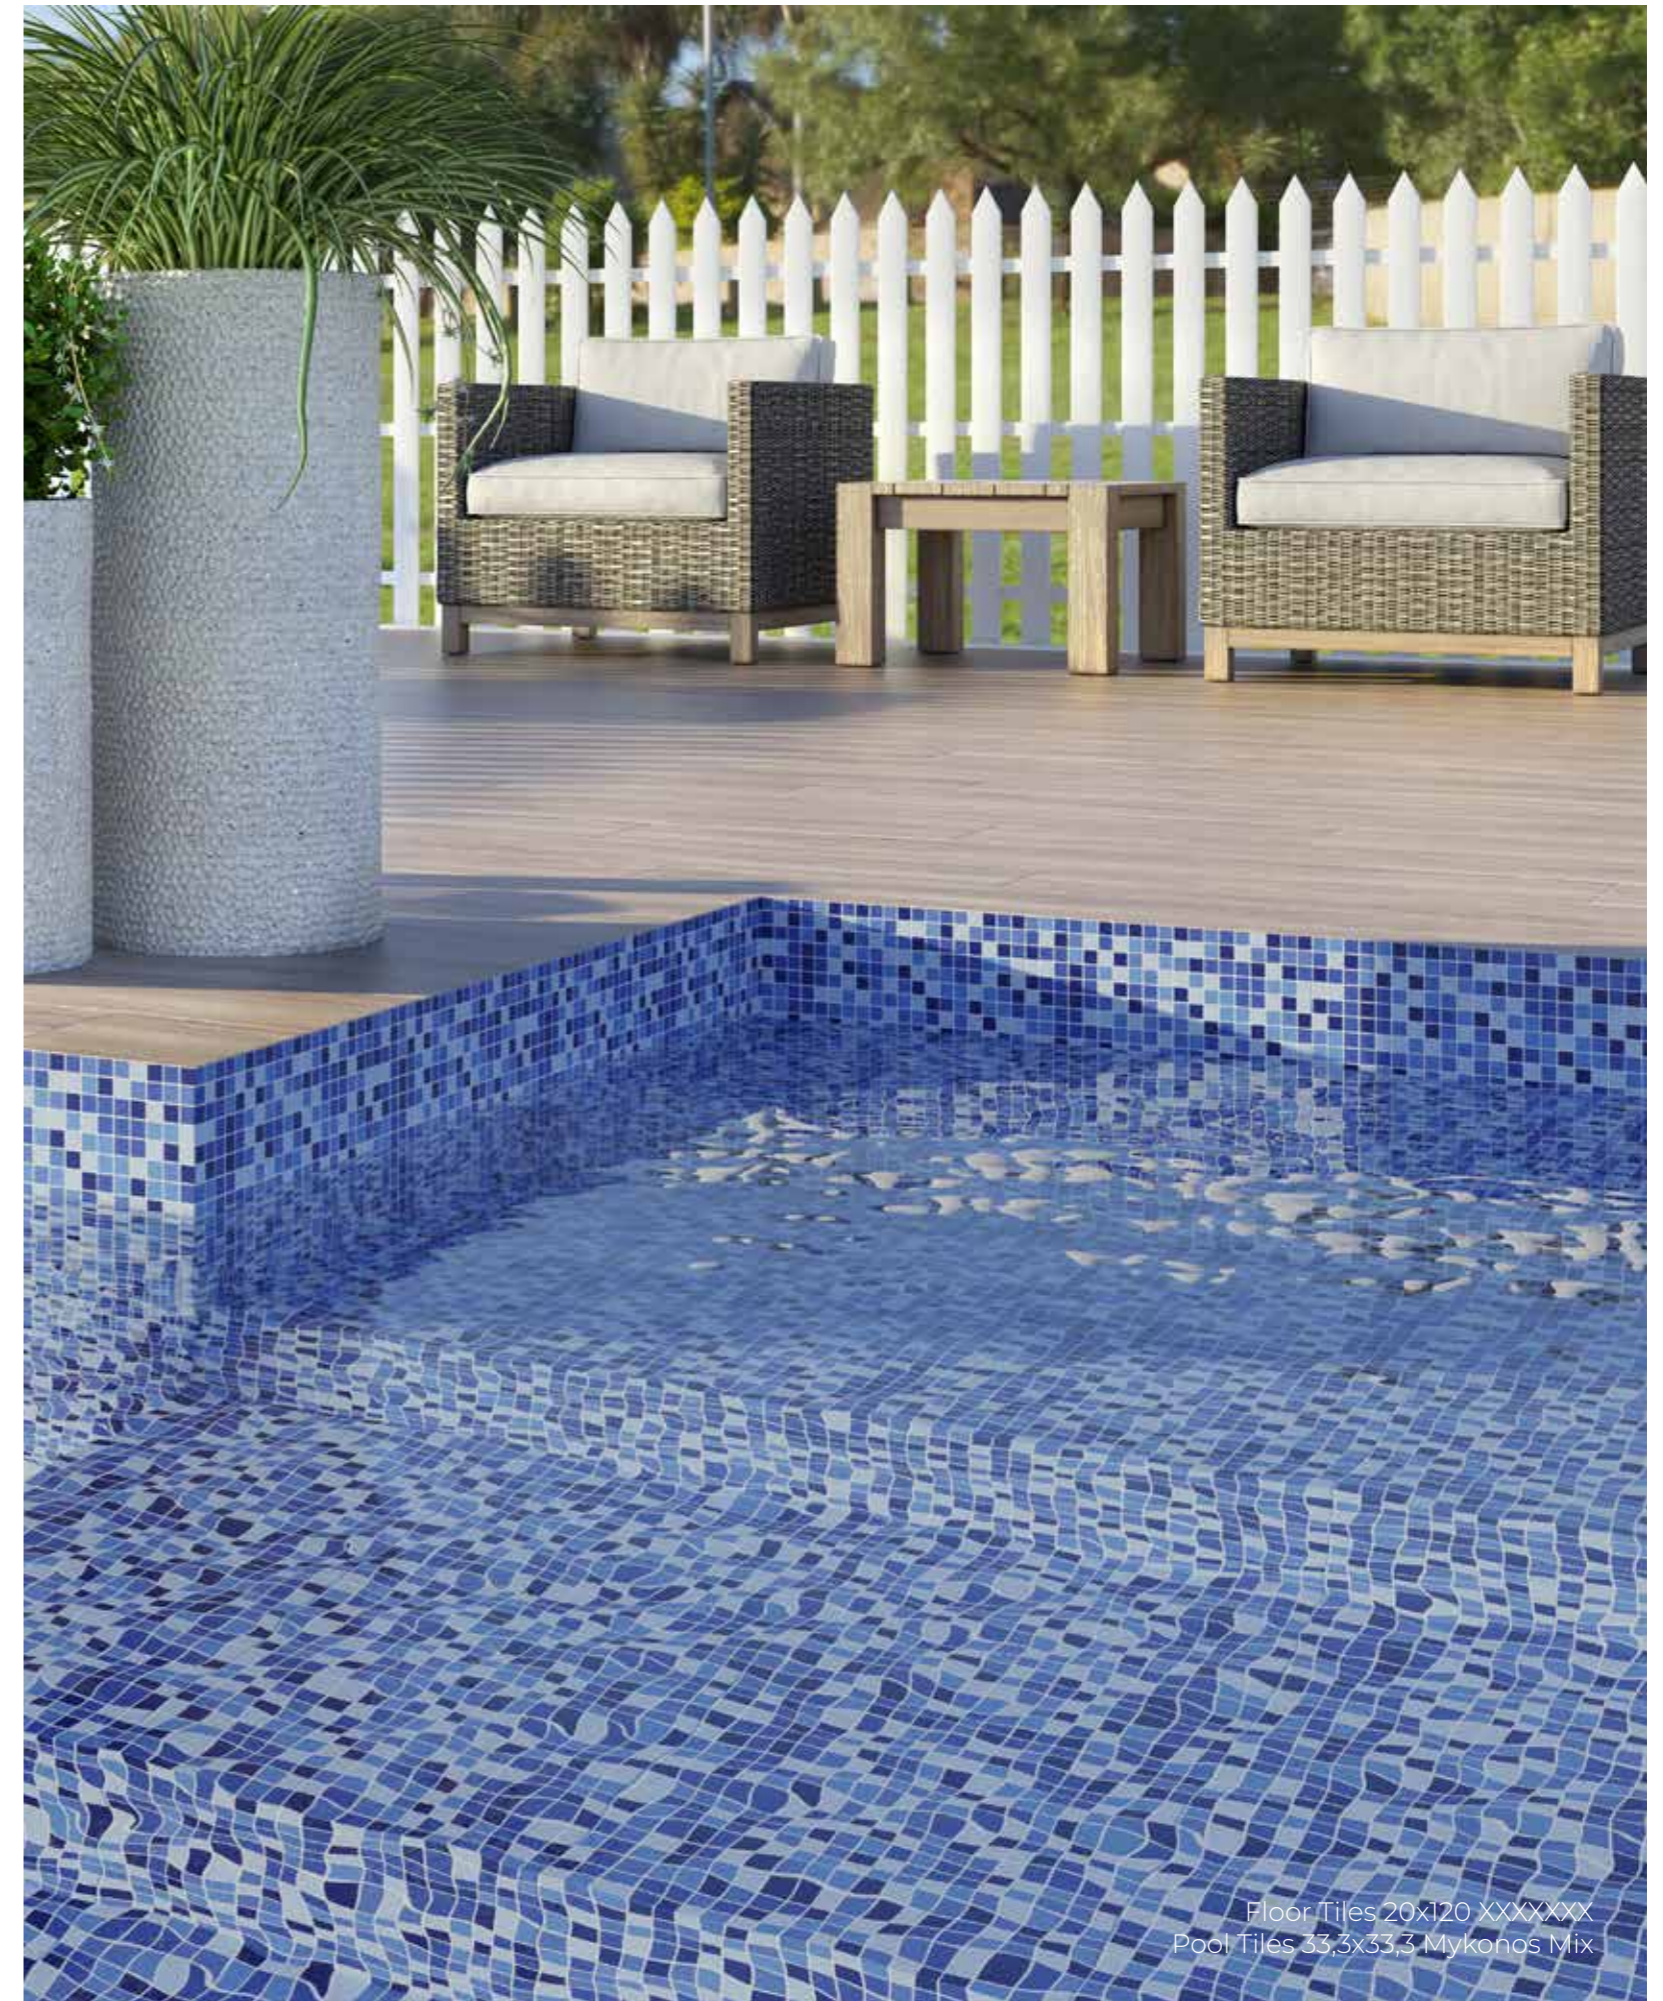

Floor Tiles 20x120 XXXXXXX
Pool Tiles 33,3x33,3 Mykonos Mix