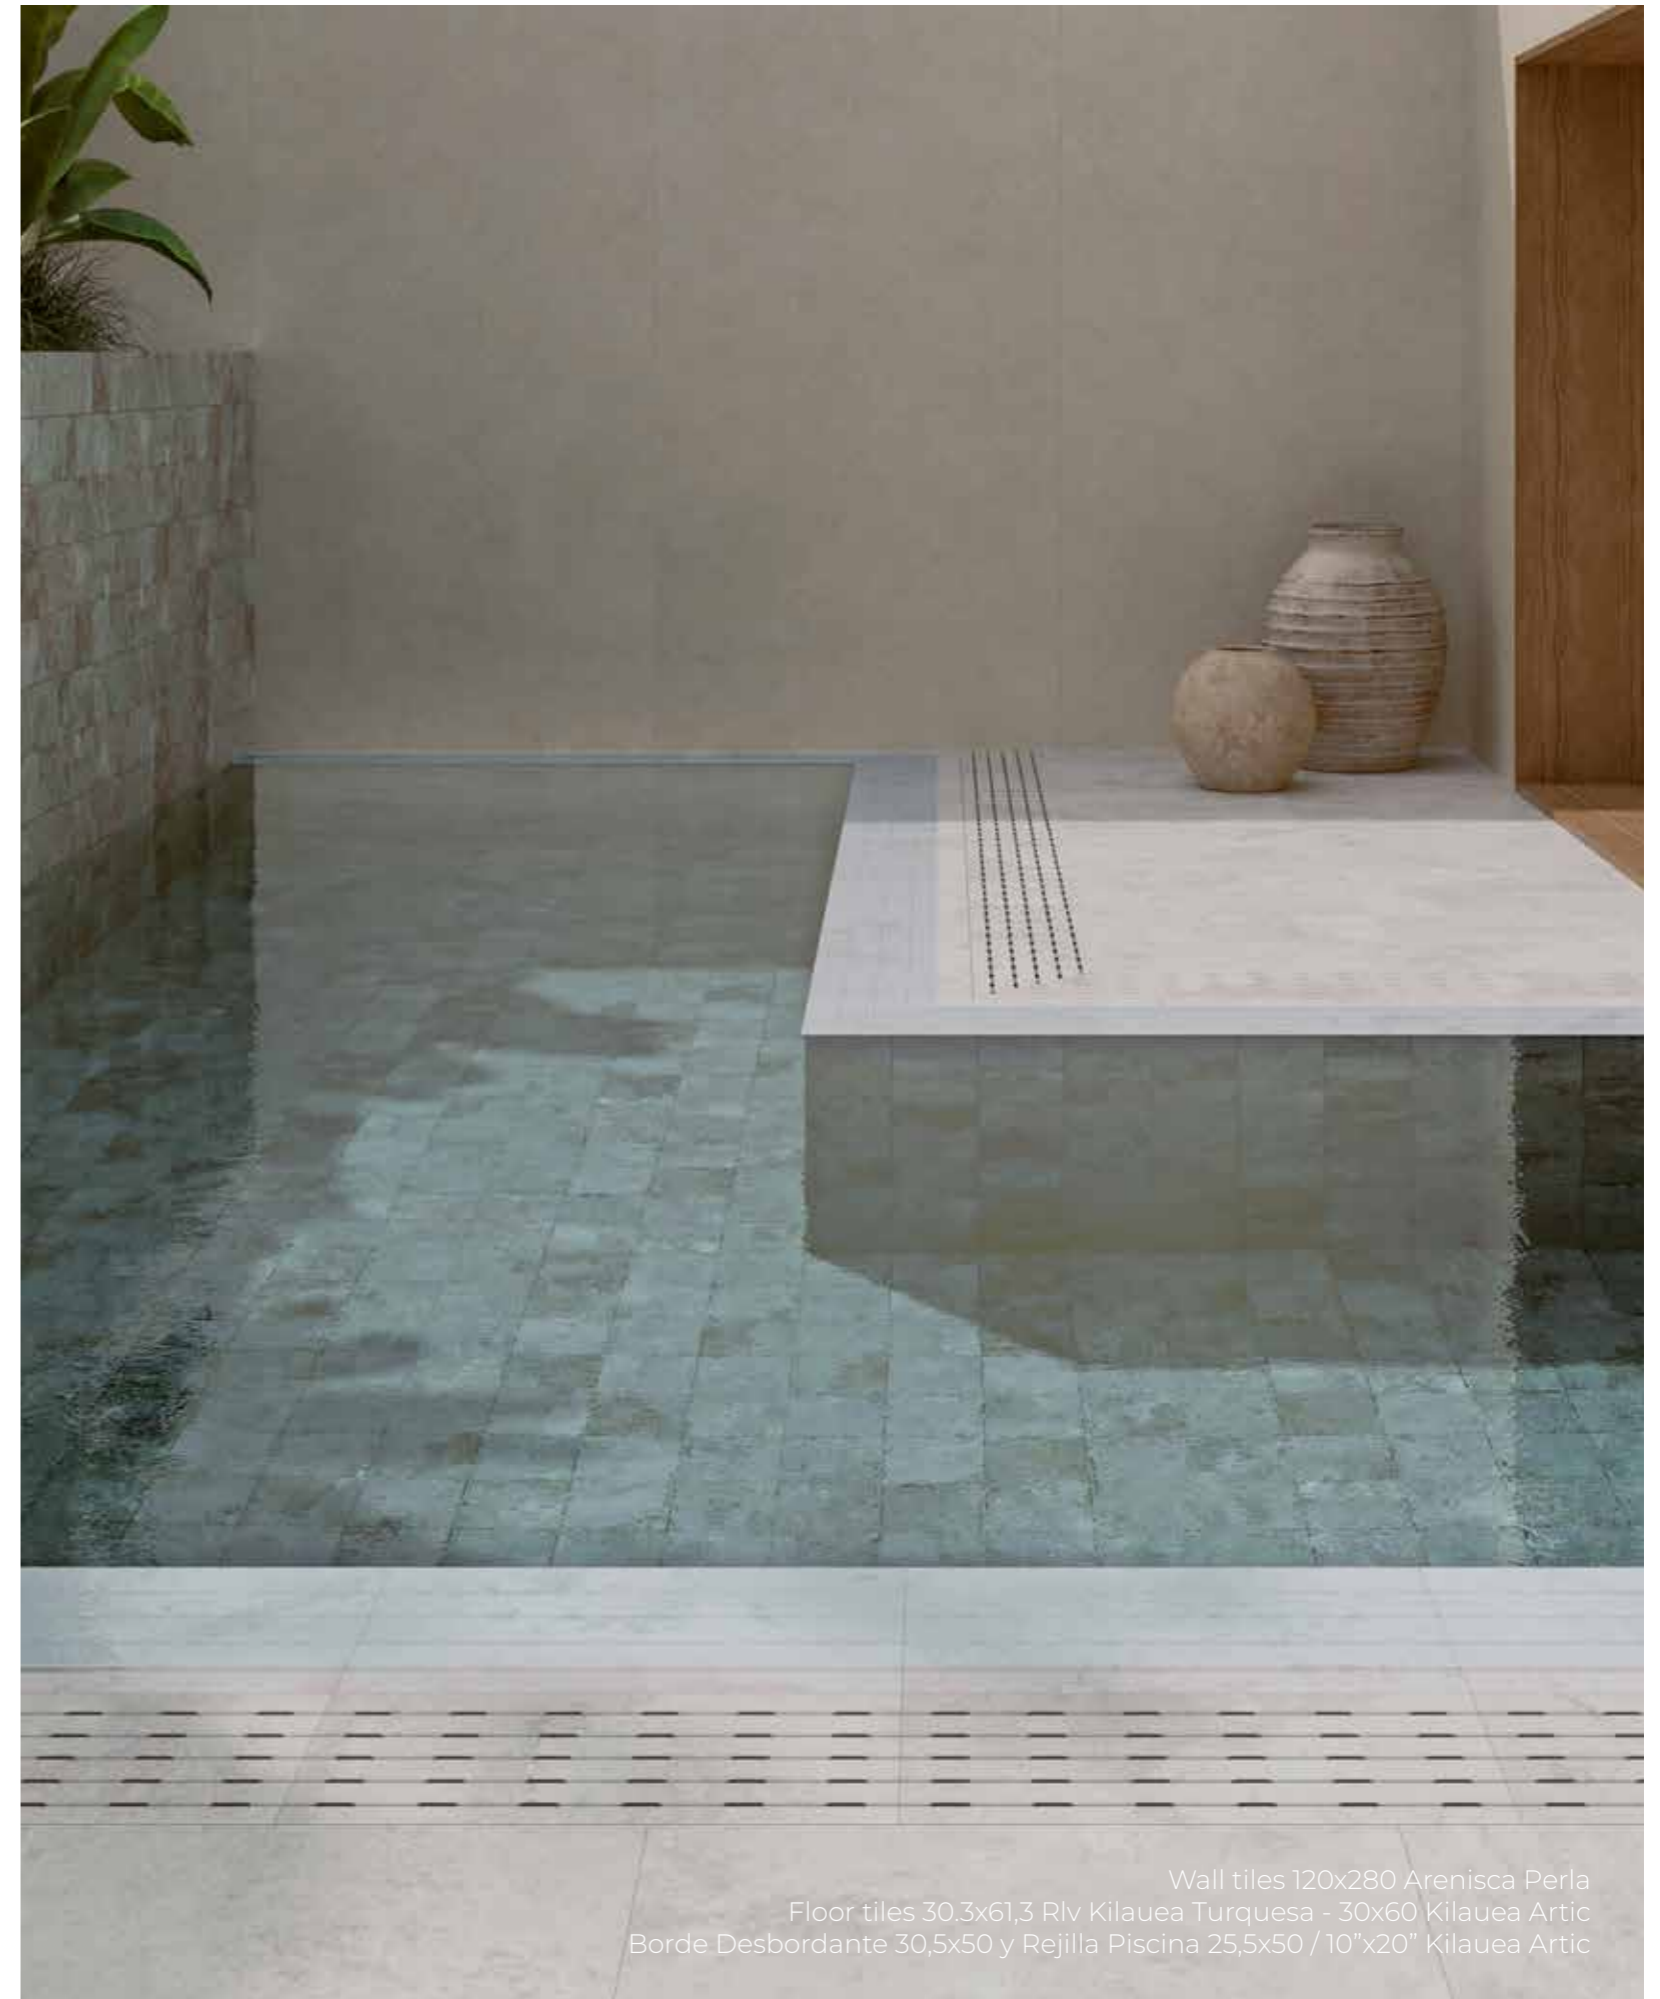

Bali stone is one of the most popular materials for outdoor areas, particularly for swimming pools, thanks to its tropical feel. The Kilauea collection reproduces Bali stone, taking advantage of its contrasts, which are brought to life in a selection of vibrant, exotic colours.