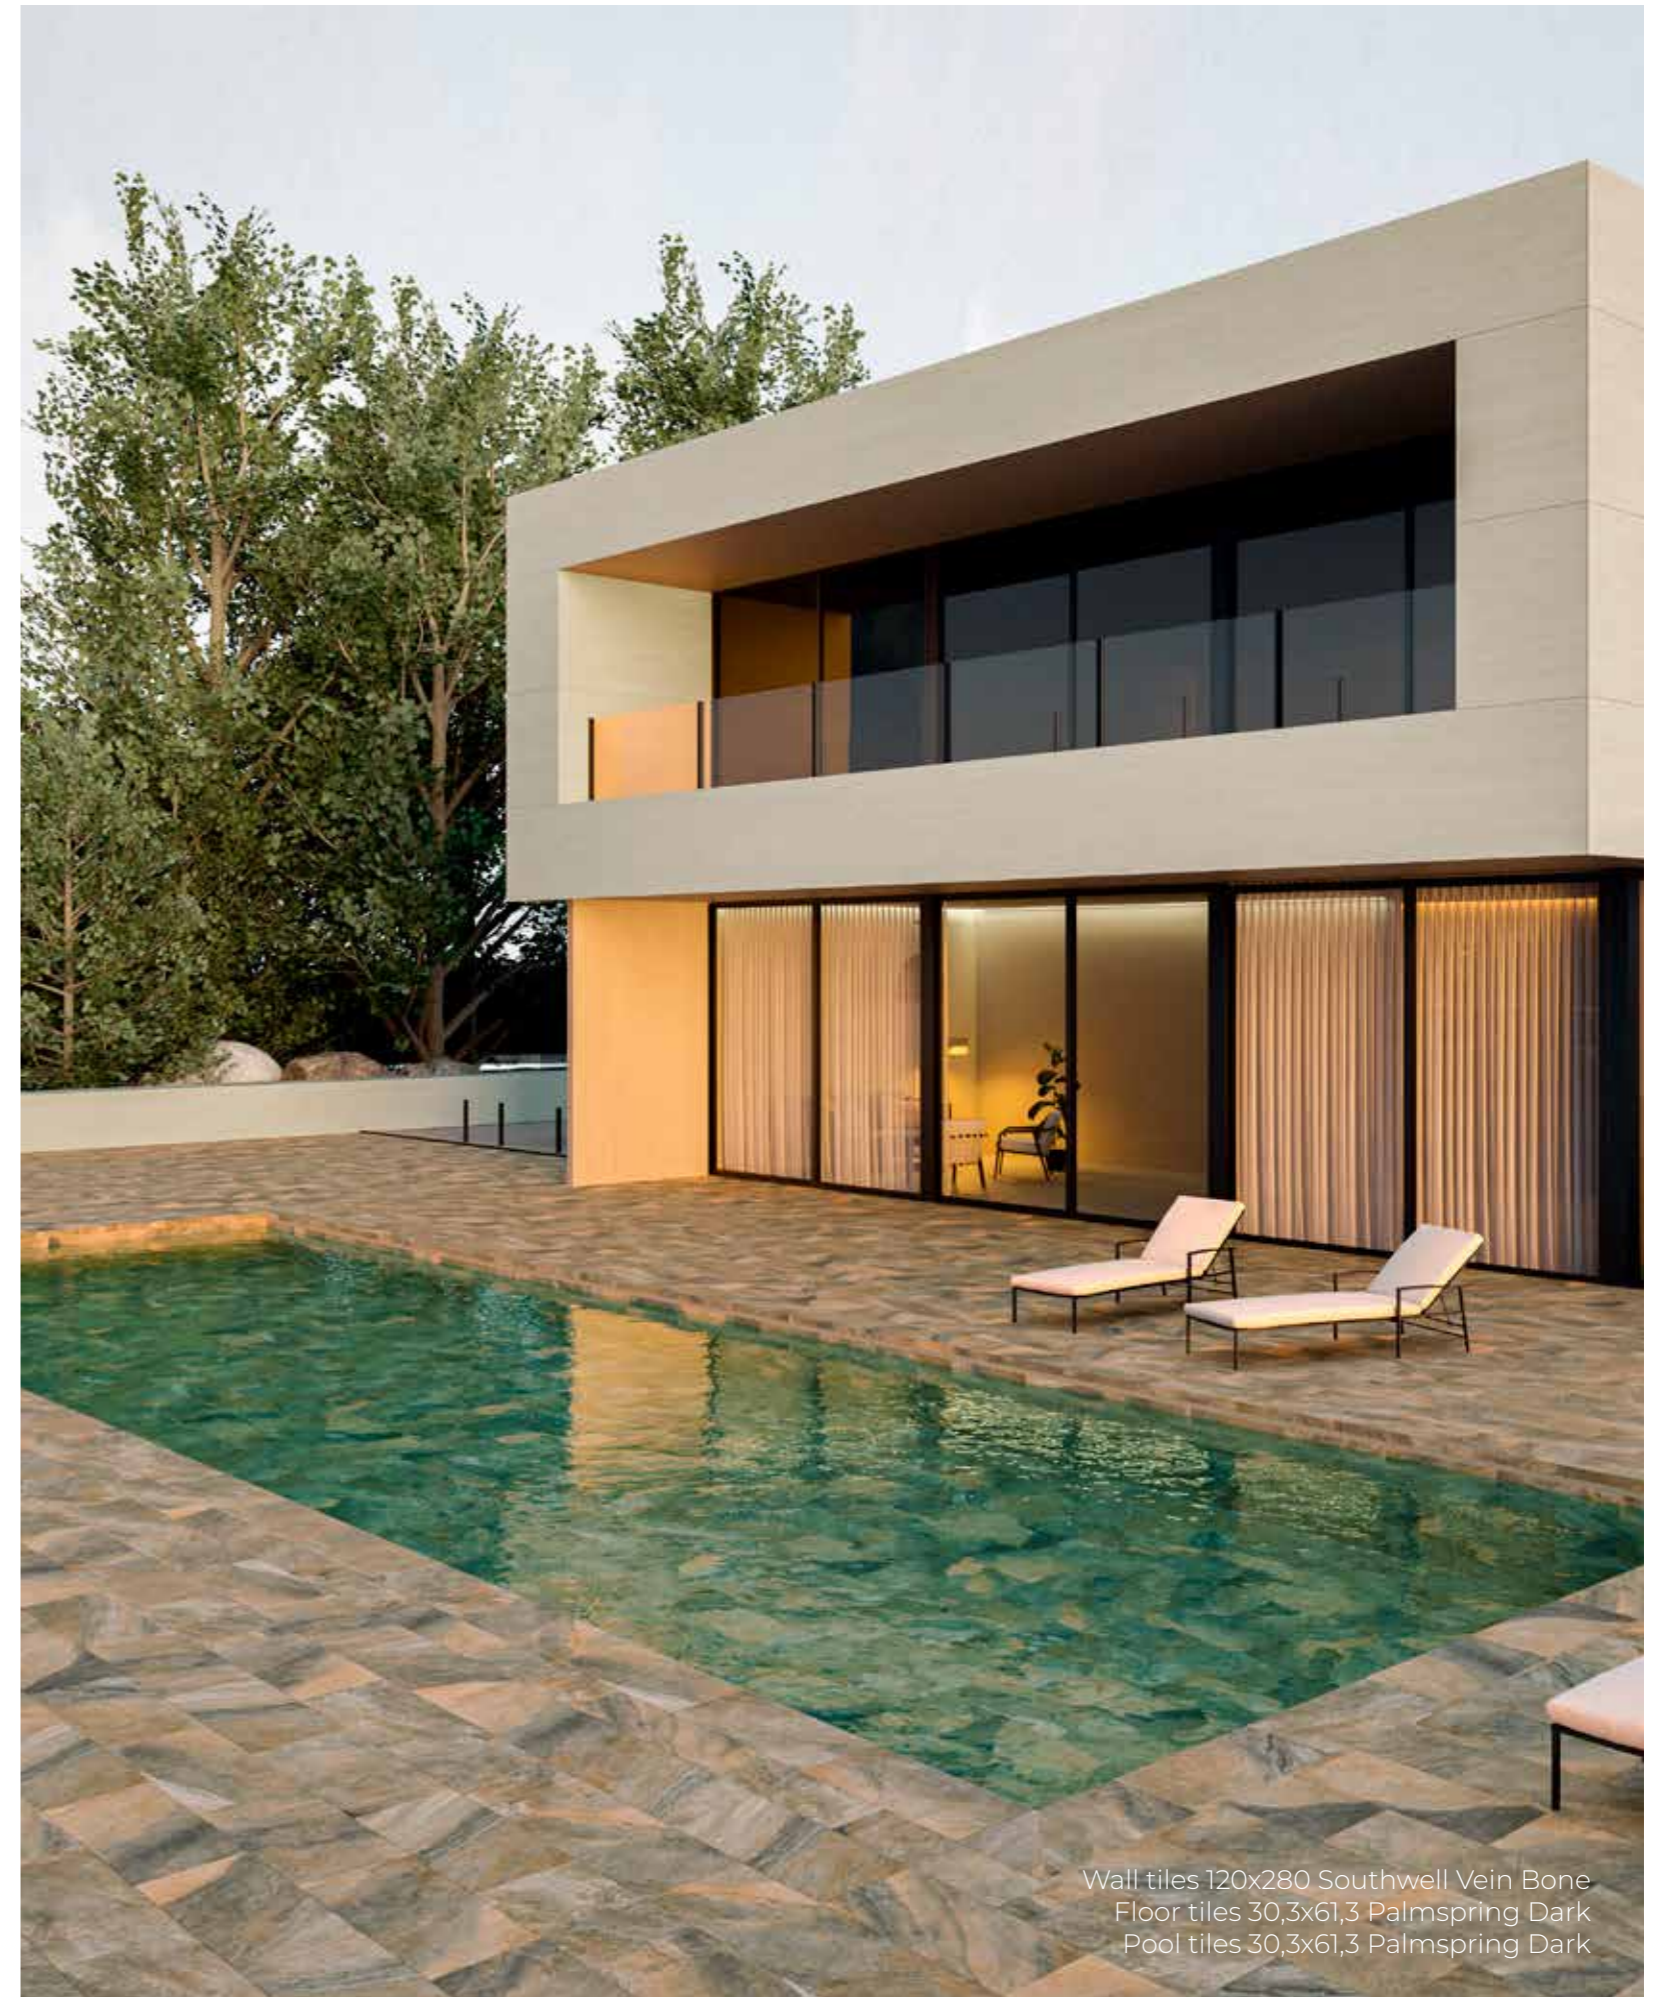

Wall tiles 120x280 Southwell Vein Bone
Floor tiles 30,3x61,3 Palmspring Dark
Pool tiles 30,3x61,3 Palmspring Dark