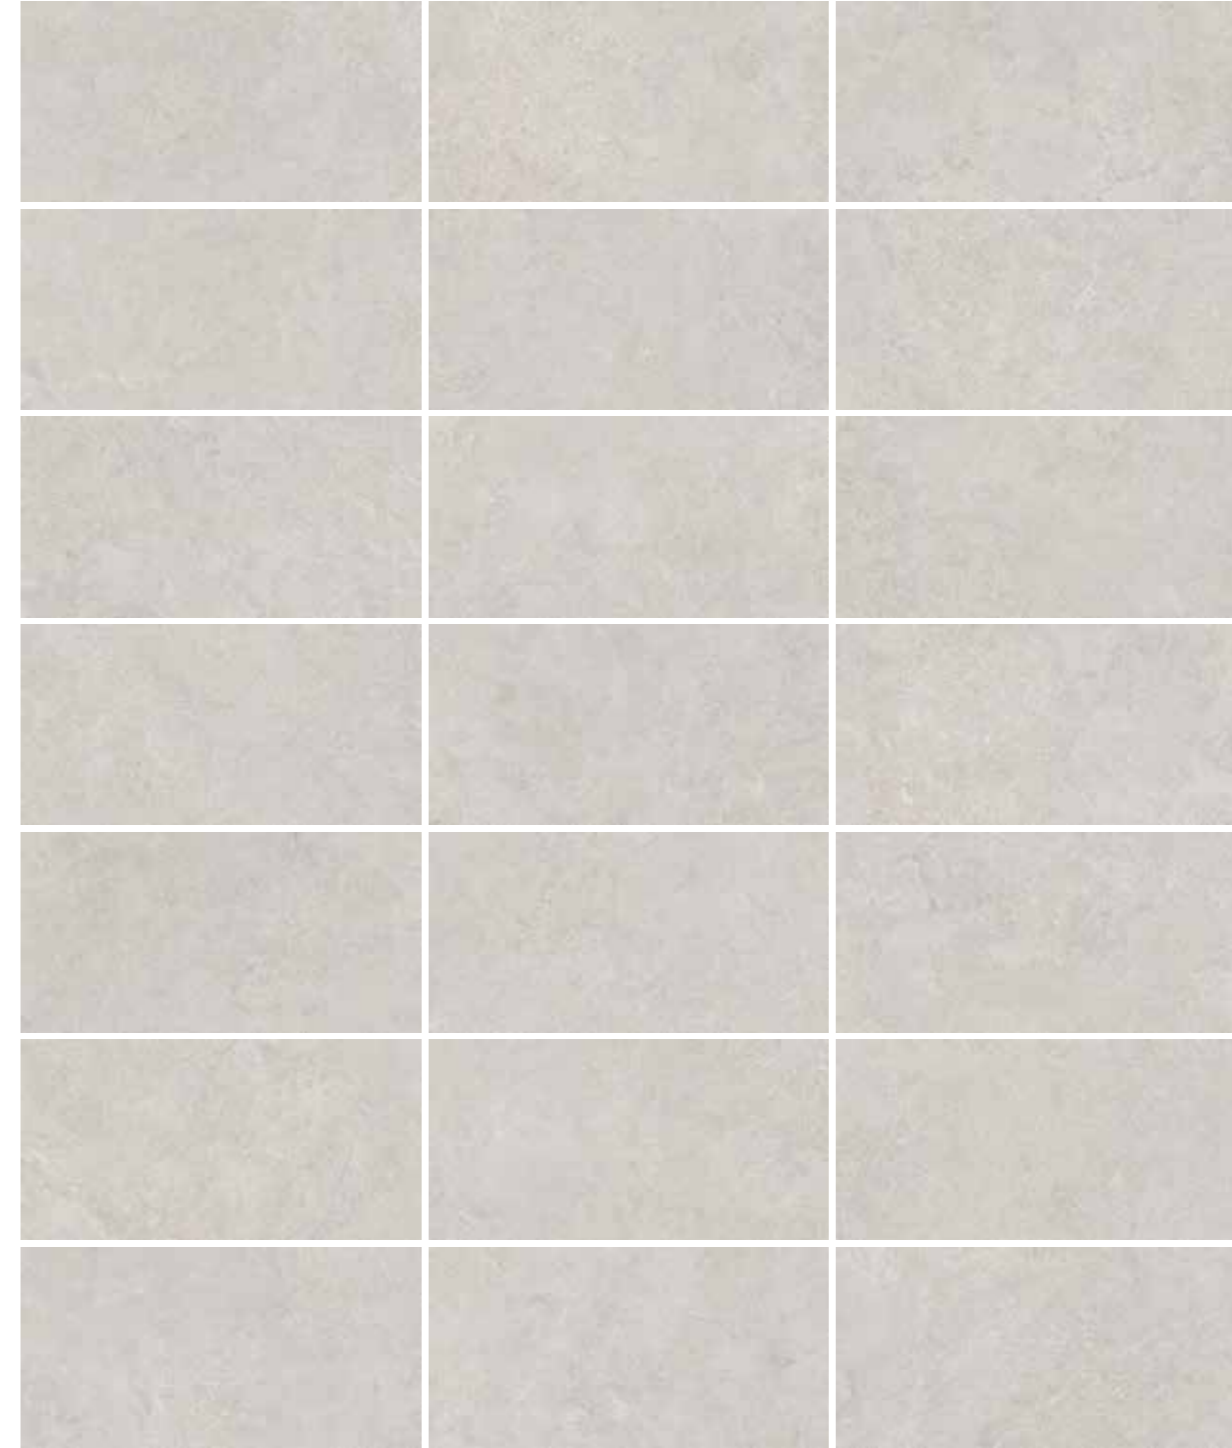

Desarrollo Gráfico | Full Slab Image

ADZ Cross Southwell Bone 30x60

Desarrollo Gráfico | Full Slab Image

ADZ Cross Southwell White 30x60

Desarrollo Gráfico | Full Slab Image

ADZ Cross Southwell Pearl 30x60