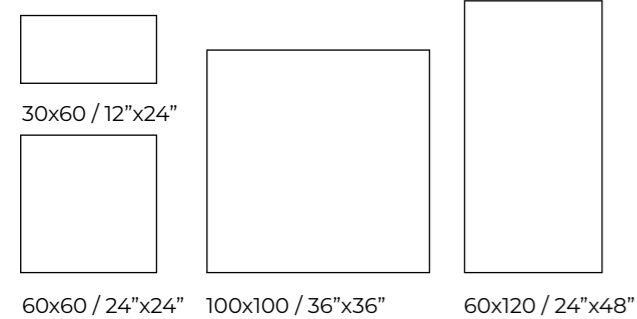

ADZ CROSS SOUTHWELL

Formatos | Sizes