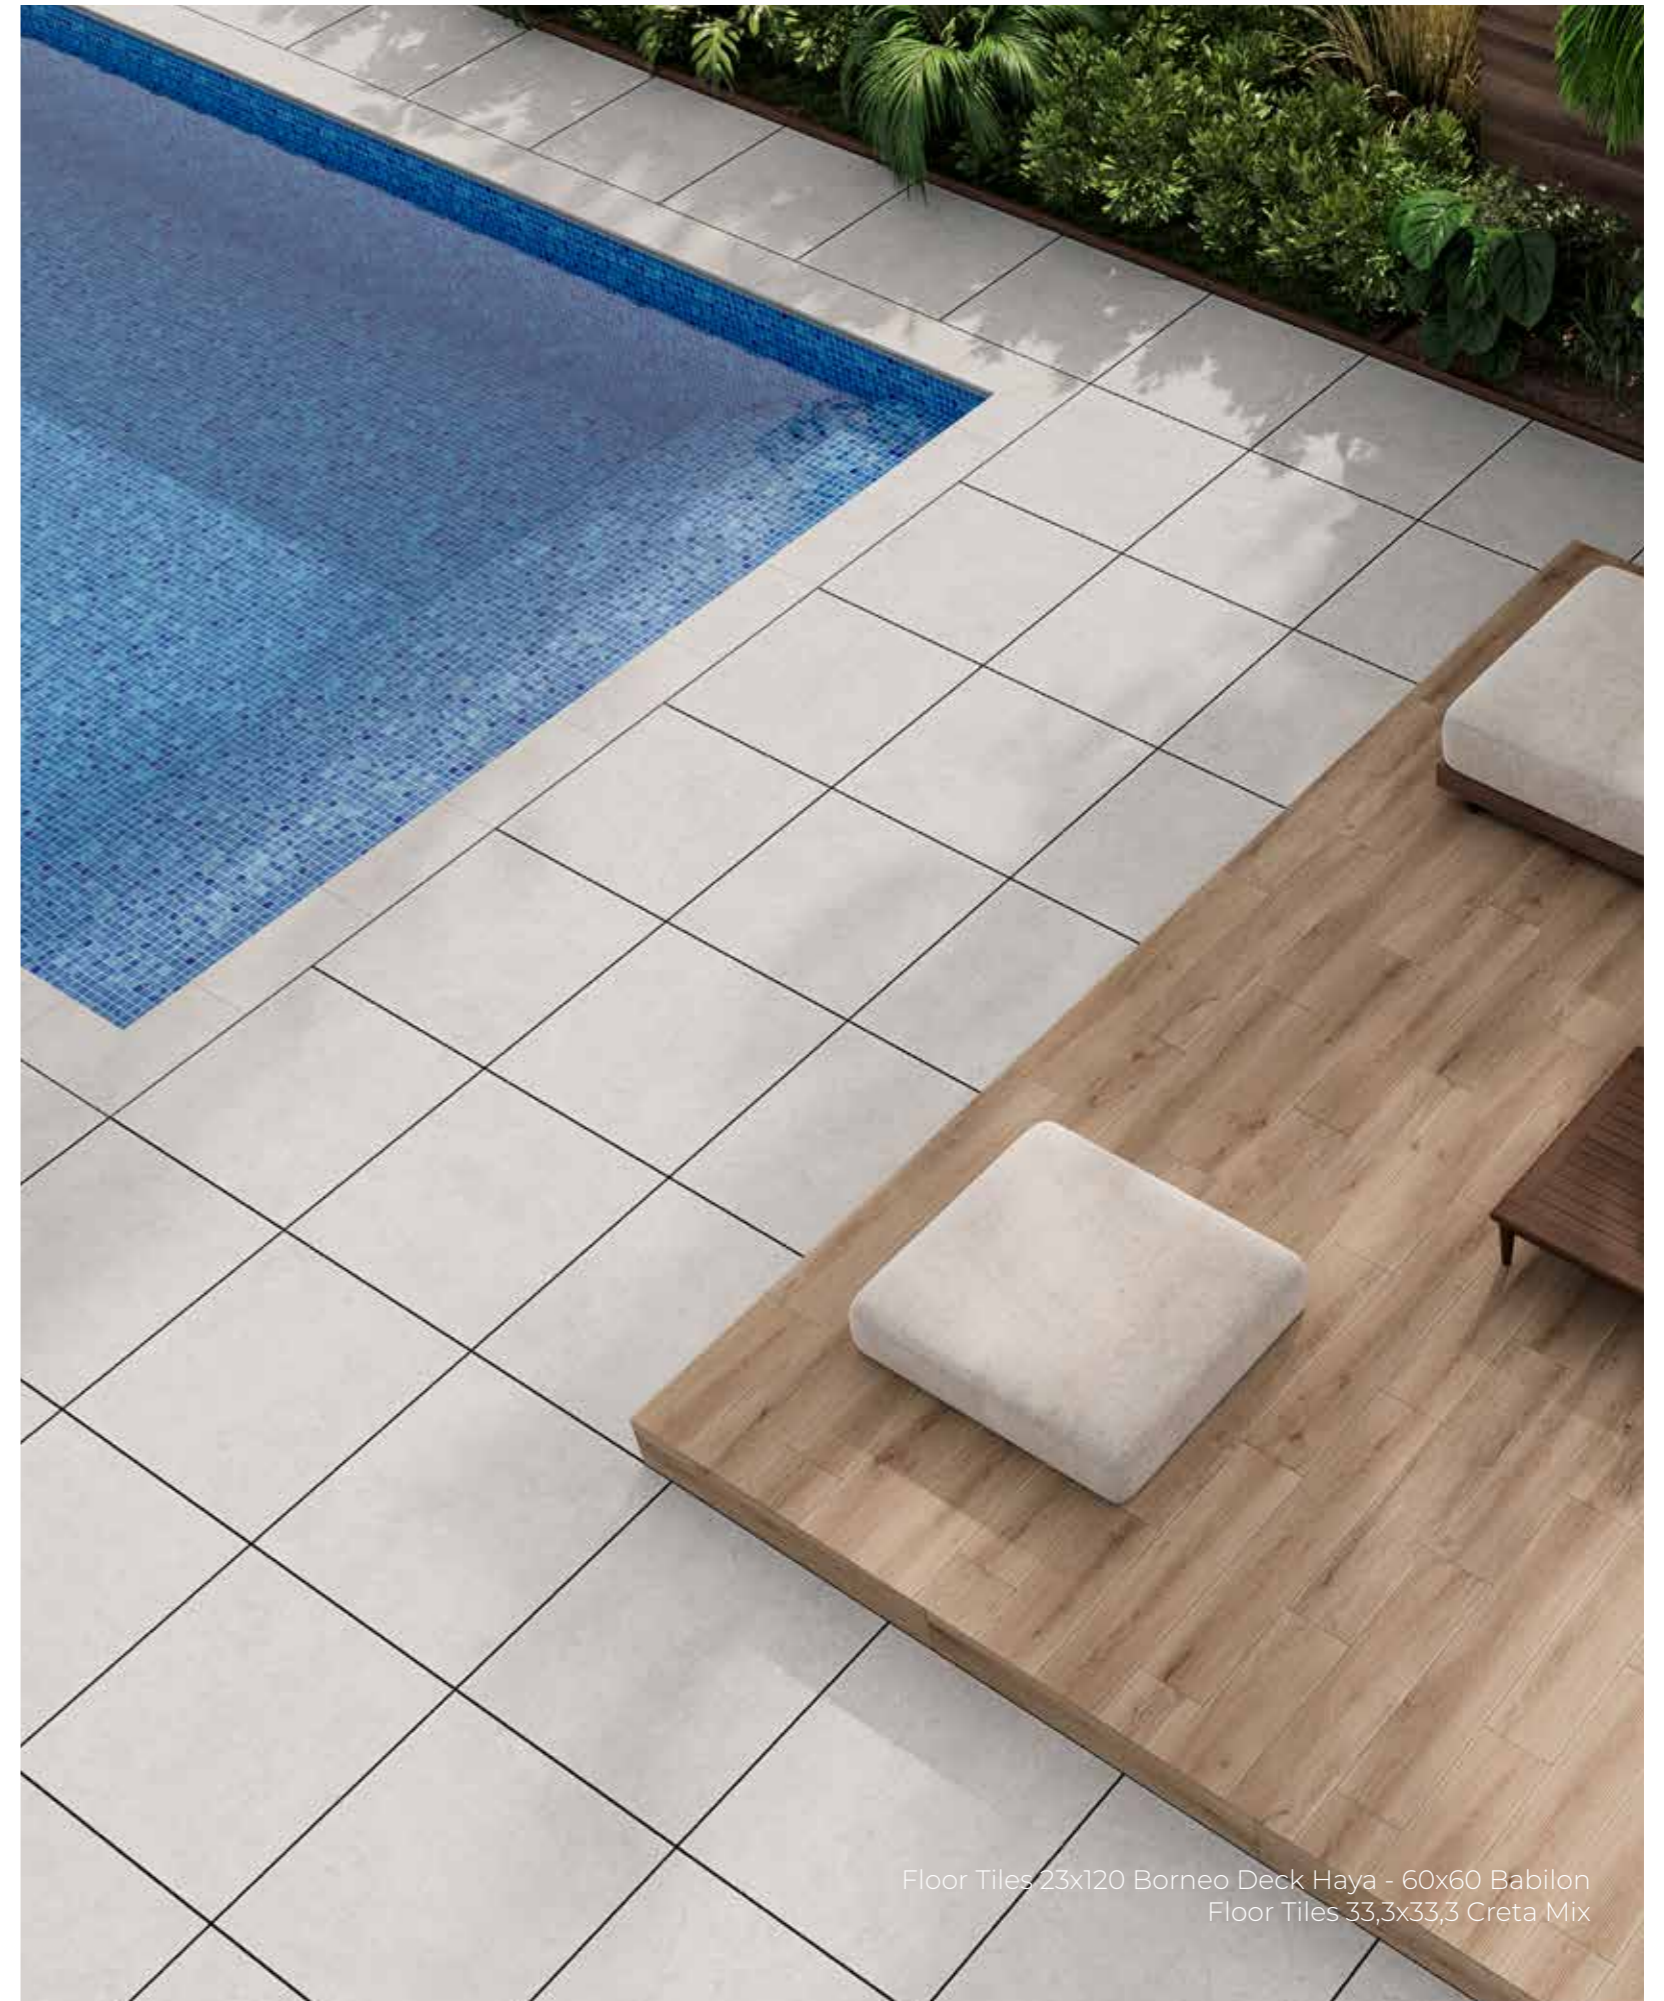

Floor Tiles 23x120 Borneo Deck Haya - 60x60 Babilon
Floor Tiles 33,3x33,3 Creta Mix